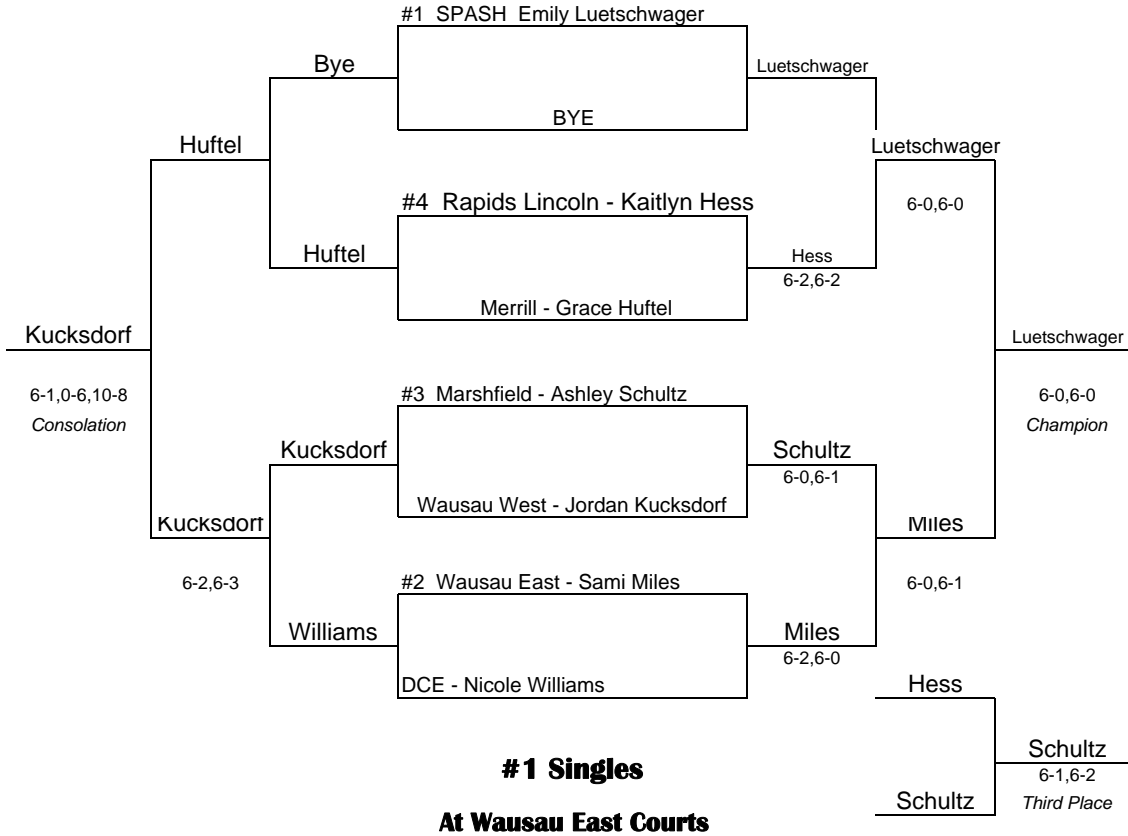

2015 WVC GIRLS TENNIS TOURNAMENT

2015 WVC GIRLS TENNIS TOURNAMENT

2015 WVC GIRLS TENNIS TOURNAMENT

2015 WVC GIRLS TENNIS TOURNAMENT

2015 WVC GIRLS TENNIS TOURNAMENT

2015 Wisconsin Valley Conference Girls Tennis

	Dual			Dual Matches		Conf	Total	Conference Meet									
	W	L	Pts	Won	Lost			Meet	Pts.	S1	S2	S3	S4	D1		D2	D3
Stevens Point	6	0	84	42	0	42	126	6	6	6	6	6	6	6	6	42	Stevens Point
Wausau East	4	2	44	22	20	21	65	4	4	2	4	1	4	2	21	Wausau East	
Marshfield	4	2	42	21	21	16	58	2	1	3	2	4	1	4	17	Wausau West	
Wis. Rapids	3	3	40	20	22	12	52	3	3	1	1	3	2	3	16	Marshfield	
Wausau West	1	5	26	13	29	17	43	1	2	4	3	1	1	1	13	Merrill	
D.C. Everest	1	5	30	15	27	12	42	2	2	2	1	2	2	1	12	Wis. Rapids	
Merrill	2	4	28	14	28	13	41	1	1	1	2	2	3	2	12	D.C. Everest	