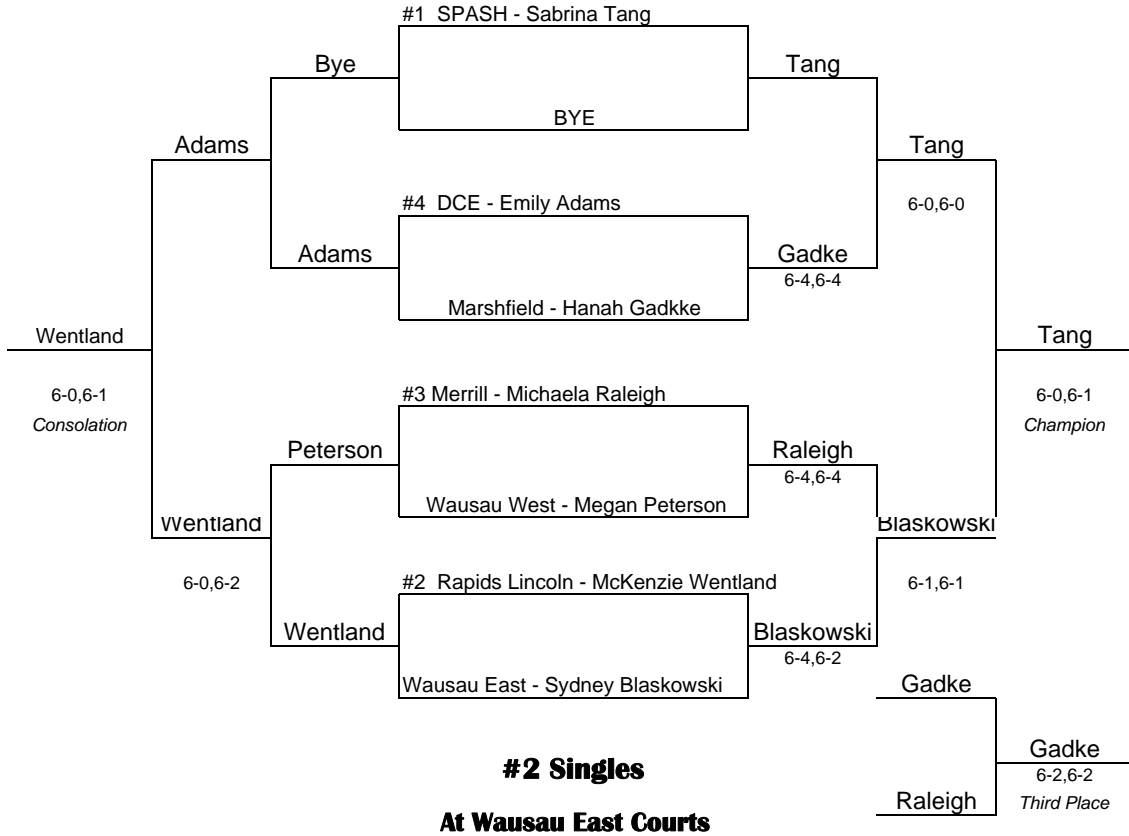

2015 WVC GIRLS TENNIS TOURNAMENT

2015 WVC GIRLS TENNIS TOURNAMENT

2015 WVC GIRLS TENNIS TOURNAMENT

2015 WVC GIRLS TENNIS TOURNAMENT

2015 WVC GIRLS TENNIS TOURNAMENT

2015 Wisconsin Valley Conference Girls Tennis

	Dual			Dual Matches		Conf	Total	Conference Meet									
	W	L	Pts	Won	Lost			Meet	Pts.	S1	S2	S3	S4	D1		D2	D3
Stevens Point	6	0	84	42	0	42	126	6	6	6	6	6	6	6	6	42	Stevens Point
Wausau East	4	2	44	22	20	21	65	4	4	2	4	1	4	2	21	Wausau East	
Marshfield	4	2	42	21	21	16	58	2	1	3	2	4	1	4	17	Wausau West	
Wis. Rapids	3	3	40	20	22	12	52	3	3	1	1	3	2	3	16	Marshfield	
Wausau West	1	5	26	13	29	17	43	1	2	4	3	1	1	1	13	Merrill	
D.C. Everest	1	5	30	15	27	12	42	2	2	2	1	2	2	1	12	Wis. Rapids	
Merrill	2	4	28	14	28	13	41	1	1	1	2	2	3	2	12	D.C. Everest	