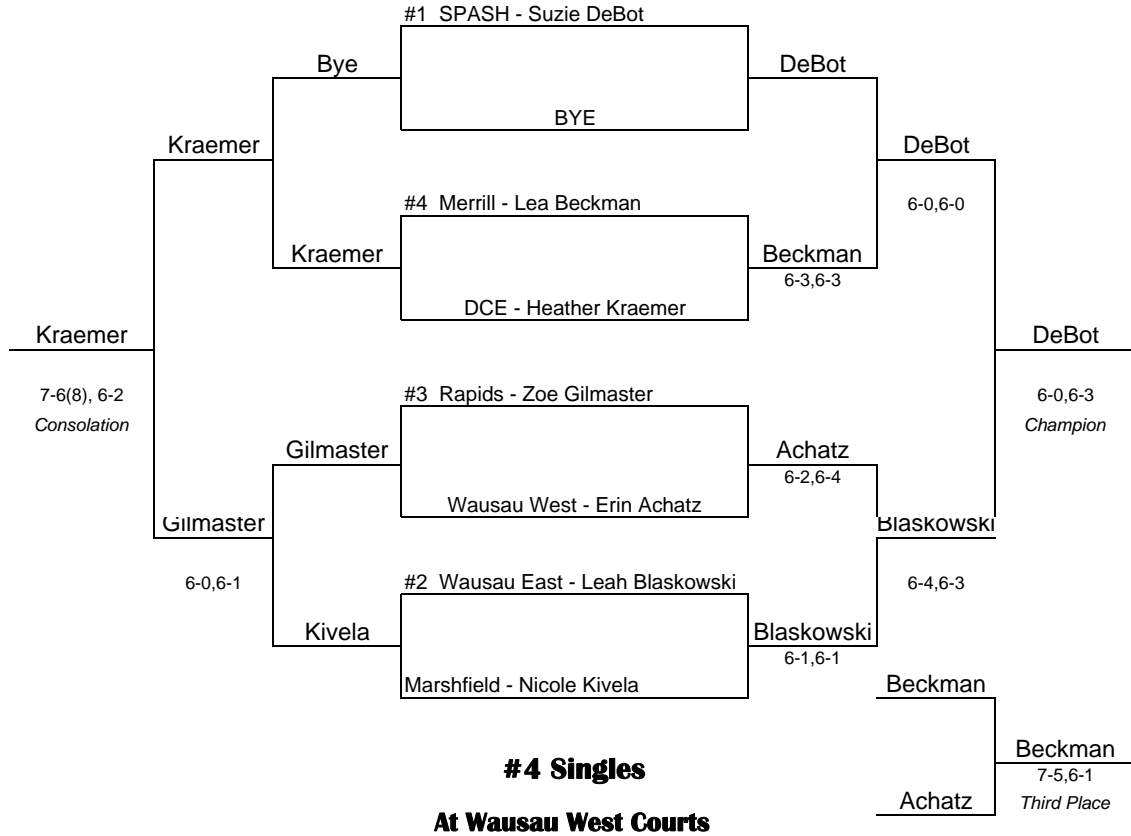

2015 WVC GIRLS TENNIS TOURNAMENT

2015 WVC GIRLS TENNIS TOURNAMENT

2015 WVC GIRLS TENNIS TOURNAMENT

2015 WVC GIRLS TENNIS TOURNAMENT

2015 WVC GIRLS TENNIS TOURNAMENT

2015 Wisconsin Valley Conference Girls Tennis

	Dual			Dual Matches		Conf	Total	Conference Meet									
	W	L	Pts	Won	Lost			Meet	Pts.	S1	S2	S3	S4	D1		D2	D3
Stevens Point	6	0	84	42	0	42	126	6	6	6	6	6	6	6	6	42	Stevens Point
Wausau East	4	2	44	22	20	21	65	4	4	2	4	1	4	2	21	Wausau East	
Marshfield	4	2	42	21	21	16	58	2	1	3	2	4	1	4	17	Wausau West	
Wis. Rapids	3	3	40	20	22	12	52	3	3	1	1	3	2	3	16	Marshfield	
Wausau West	1	5	26	13	29	17	43	1	2	4	3	1	1	1	13	Merrill	
D.C. Everest	1	5	30	15	27	12	42	2	2	2	1	2	2	1	12	Wis. Rapids	
Merrill	2	4	28	14	28	13	41	1	1	1	2	2	3	2	12	D.C. Everest	