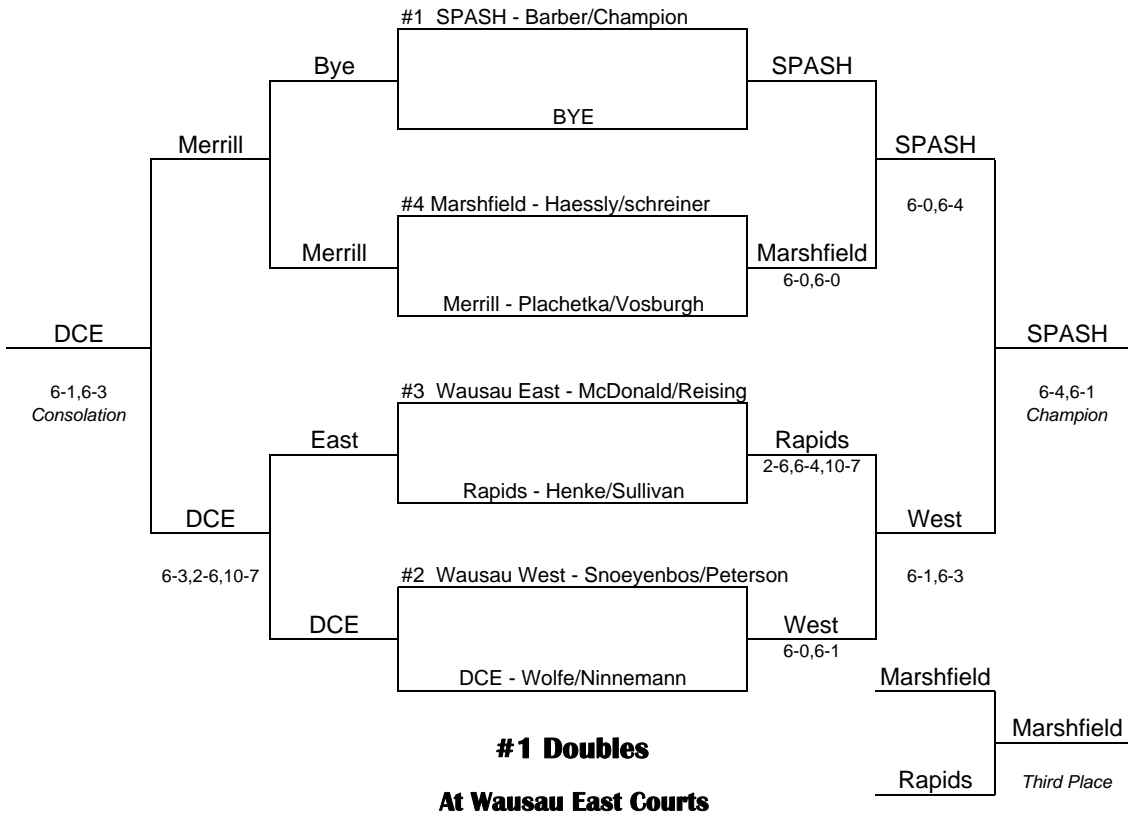

2015 WVC GIRLS TENNIS TOURNAMENT

2015 WVC GIRLS TENNIS TOURNAMENT

2015 WVC GIRLS TENNIS TOURNAMENT

2015 WVC GIRLS TENNIS TOURNAMENT

2015 WVC GIRLS TENNIS TOURNAMENT

2015 Wisconsin Valley Conference Girls Tennis

	Dual			Dual Matches		Conf	Total	Conference Meet									
	W	L	Pts	Won	Lost			Meet	Pts.	S1	S2	S3	S4	D1		D2	D3
Stevens Point	6	0	84	42	0	42	126	6	6	6	6	6	6	6	6	42	Stevens Point
Wausau East	4	2	44	22	20	21	65	4	4	2	4	1	4	2	21	Wausau East	
Marshfield	4	2	42	21	21	16	58	2	1	3	2	4	1	4	17	Wausau West	
Wis. Rapids	3	3	40	20	22	12	52	3	3	1	1	3	2	3	16	Marshfield	
Wausau West	1	5	26	13	29	17	43	1	2	4	3	1	1	1	13	Merrill	
D.C. Everest	1	5	30	15	27	12	42	2	2	2	1	2	2	1	12	Wis. Rapids	
Merrill	2	4	28	14	28	13	41	1	1	1	2	2	3	2	12	D.C. Everest	