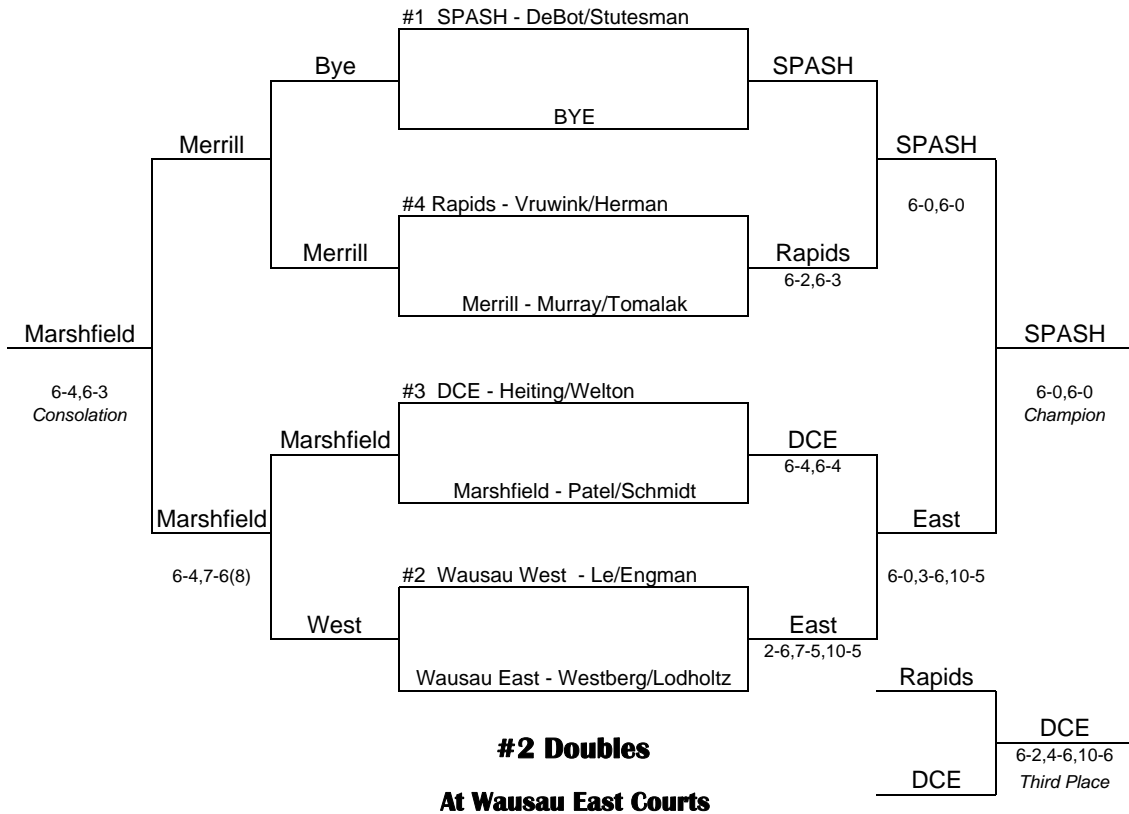

2015 WVC GIRLS TENNIS TOURNAMENT

2015 WVC GIRLS TENNIS TOURNAMENT

2015 WVC GIRLS TENNIS TOURNAMENT

2015 WVC GIRLS TENNIS TOURNAMENT

2015 WVC GIRLS TENNIS TOURNAMENT

2015 Wisconsin Valley Conference Girls Tennis

	Dual			Dual Matches		Conf	Total	Conference Meet									
	W	L	Pts	Won	Lost			Meet	Pts.	S1	S2	S3	S4	D1		D2	D3
Stevens Point	6	0	84	42	0	42	126	6	6	6	6	6	6	6	6	42	Stevens Point
Wausau East	4	2	44	22	20	21	65	4	4	2	4	1	4	2	21	Wausau East	
Marshfield	4	2	42	21	21	16	58	2	1	3	2	4	1	4	17	Wausau West	
Wis. Rapids	3	3	40	20	22	12	52	3	3	1	1	3	2	3	16	Marshfield	
Wausau West	1	5	26	13	29	17	43	1	2	4	3	1	1	1	13	Merrill	
D.C. Everest	1	5	30	15	27	12	42	2	2	2	1	2	2	1	12	Wis. Rapids	
Merrill	2	4	28	14	28	13	41	1	1	1	2	2	3	2	12	D.C. Everest	