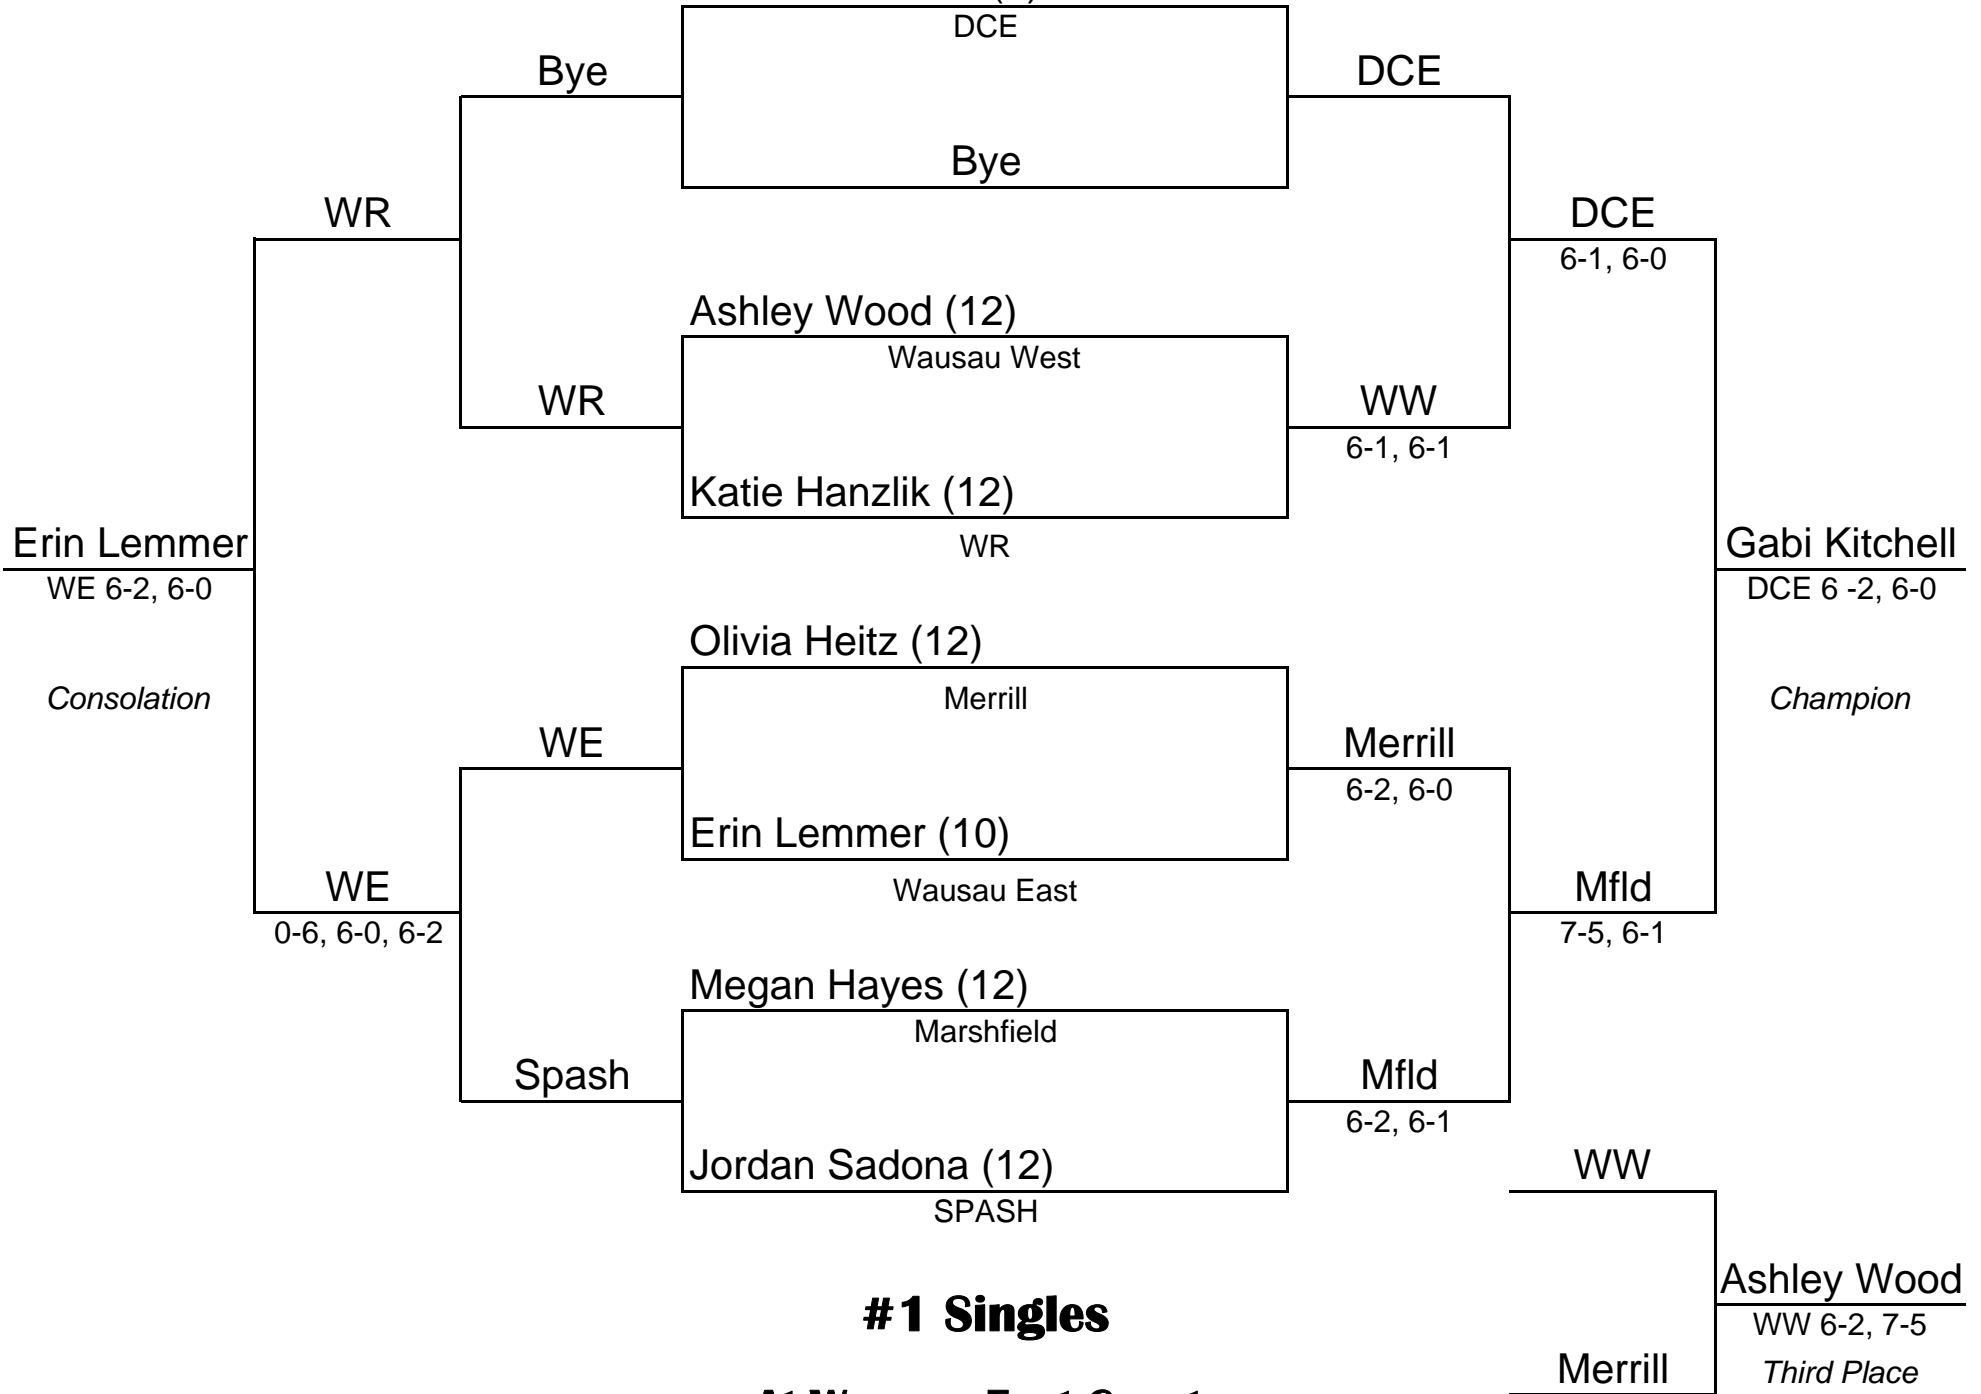

2011 WVC GIRLS TENNIS TOURNAMENT

#1 Gabi Kitchell (9)

#1 Singles

At Wausau East Courts