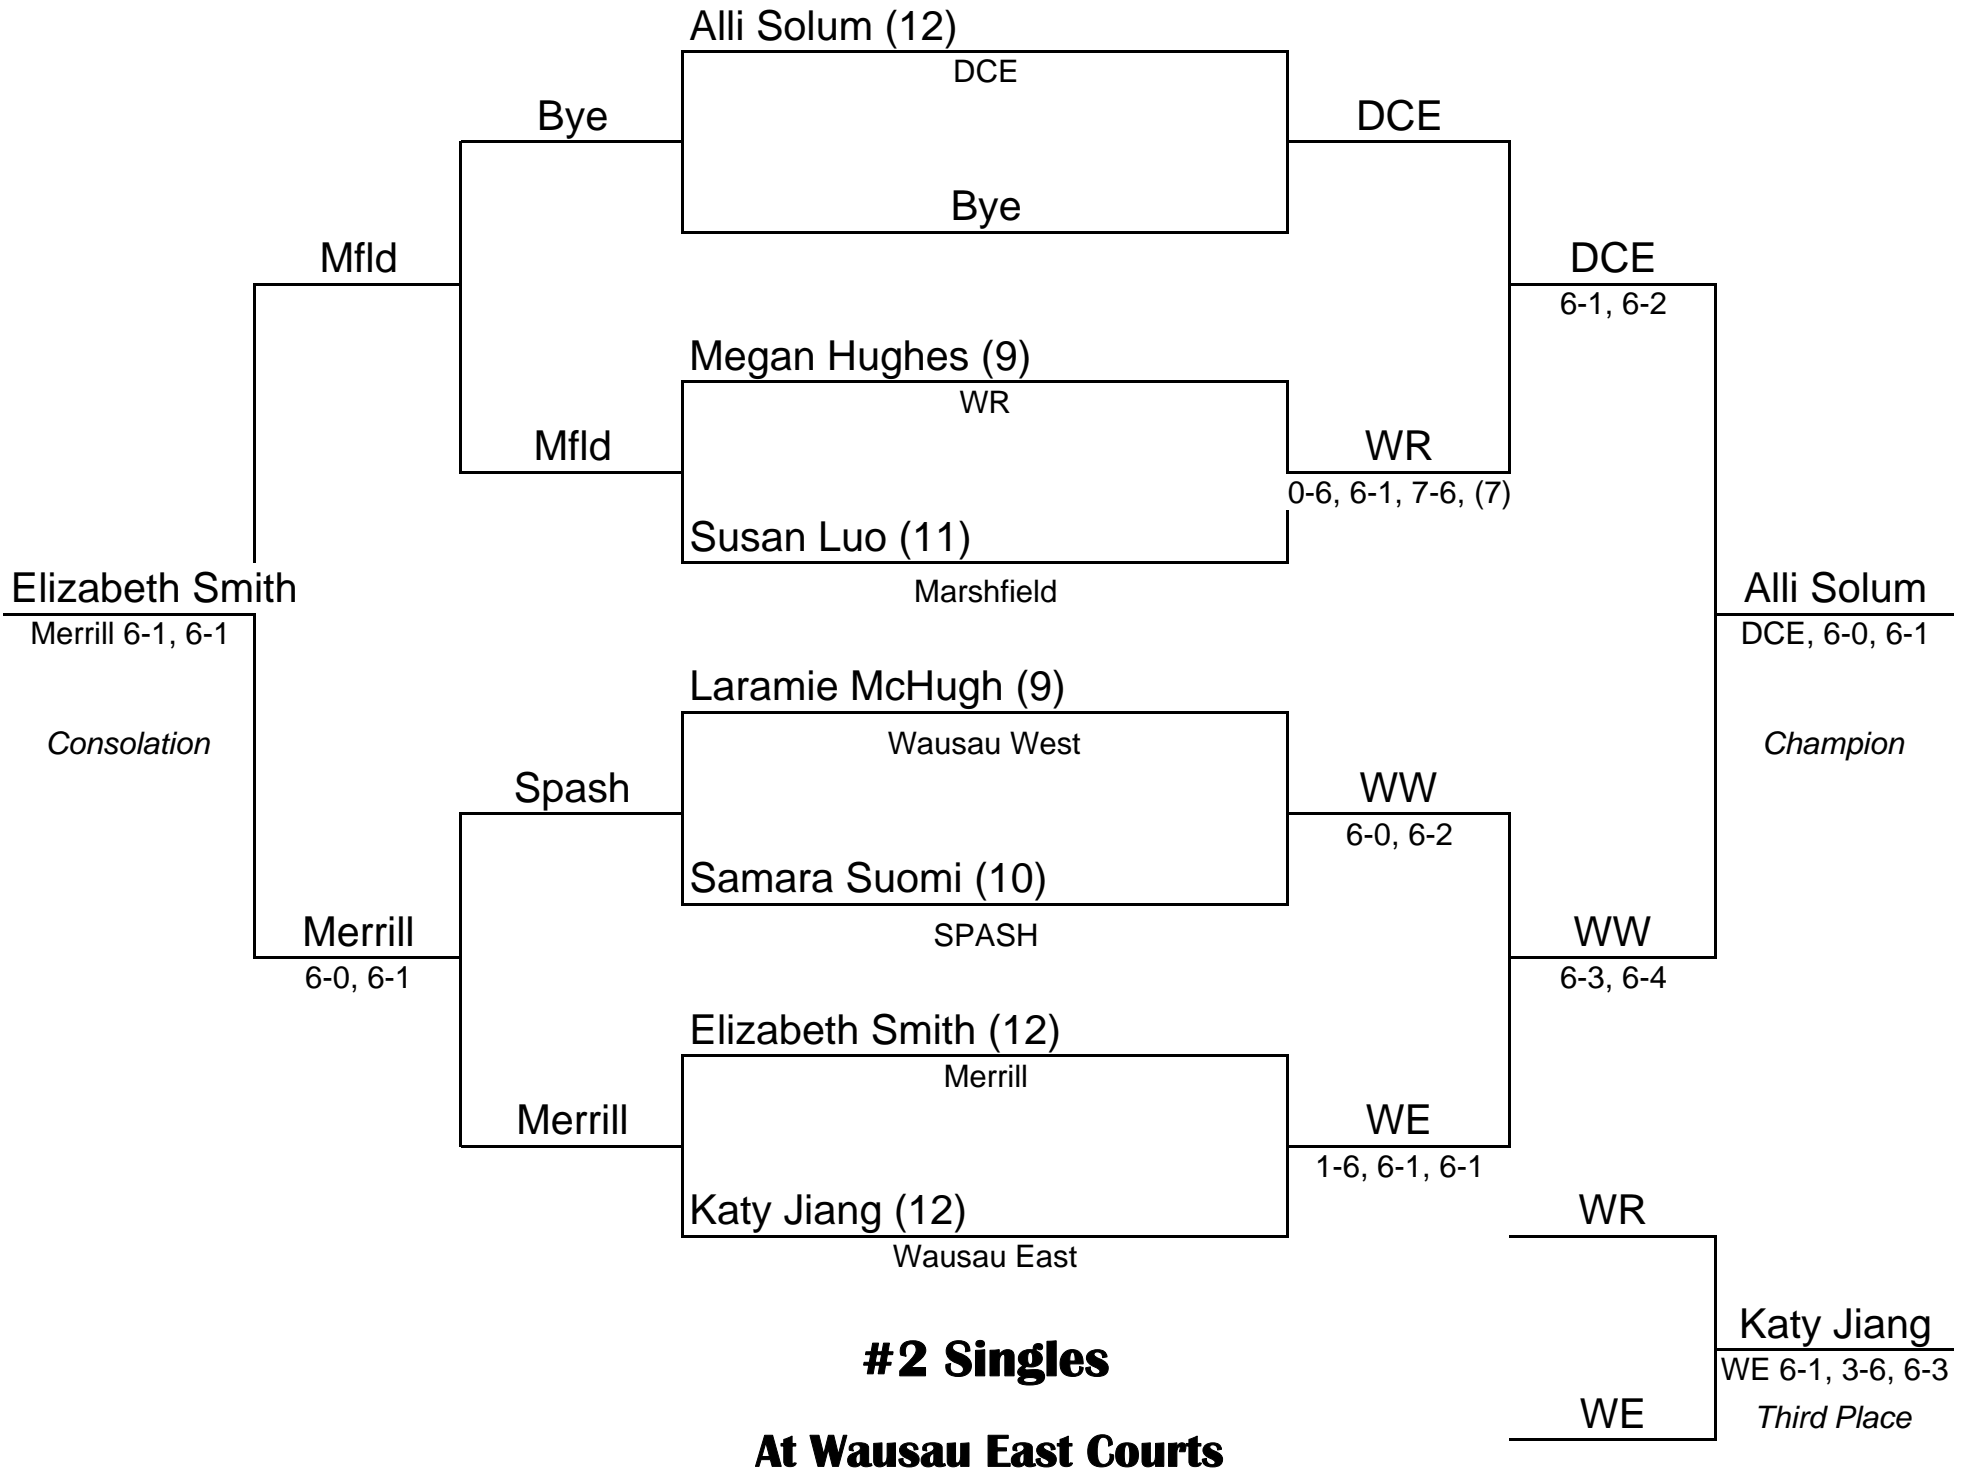

2011 WVC GIRLS TENNIS TOURNAMENT