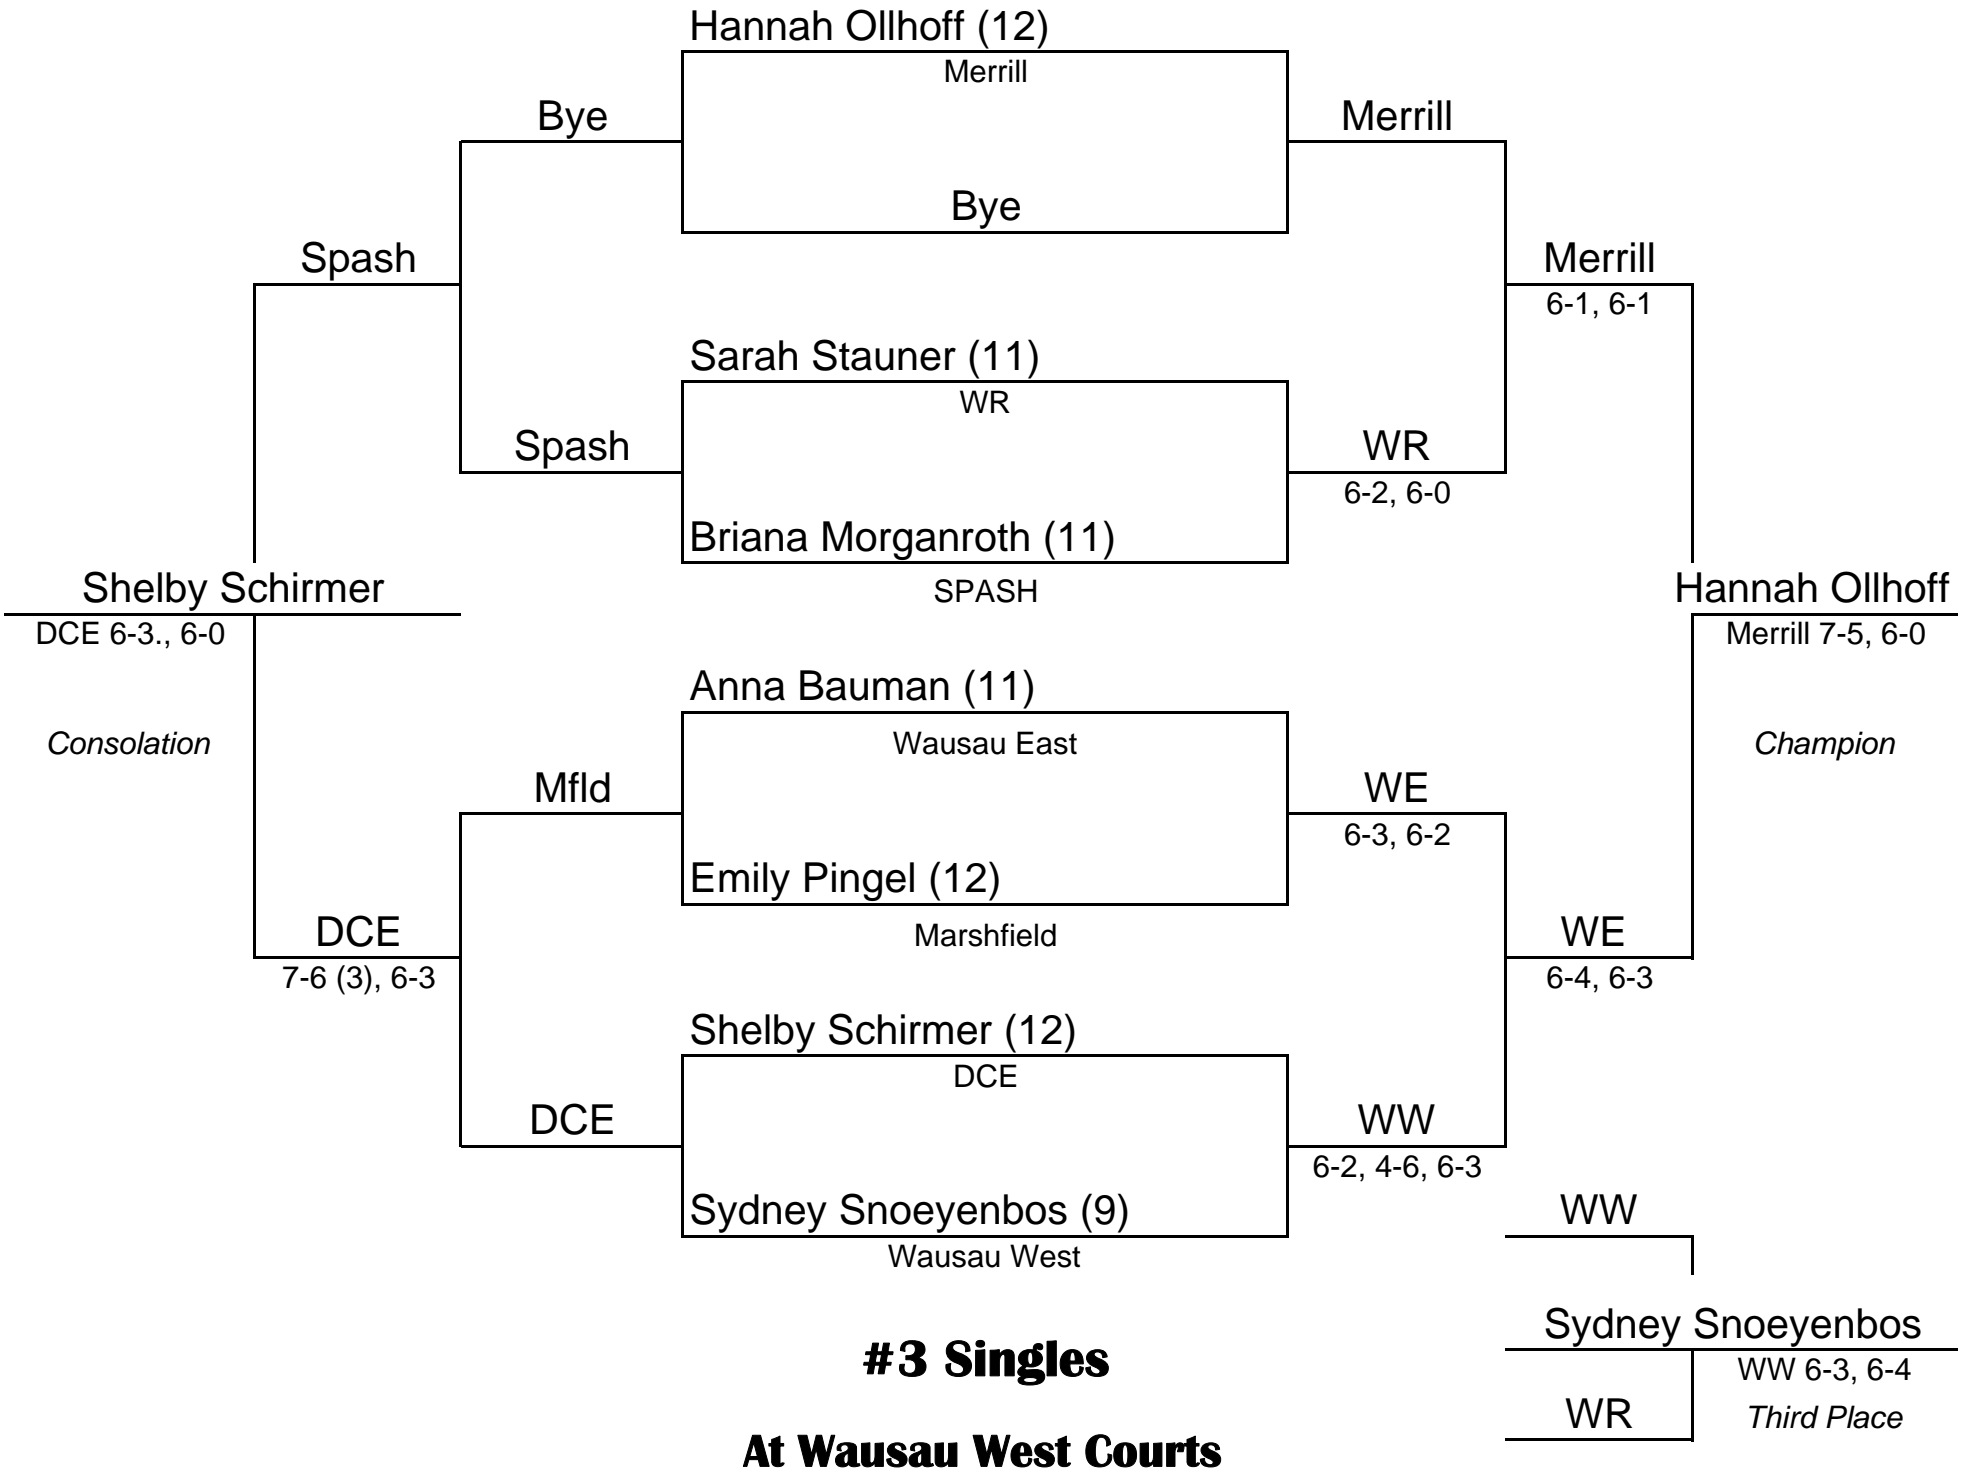

2011 WVC GIRLS TENNIS TOURNAMENT