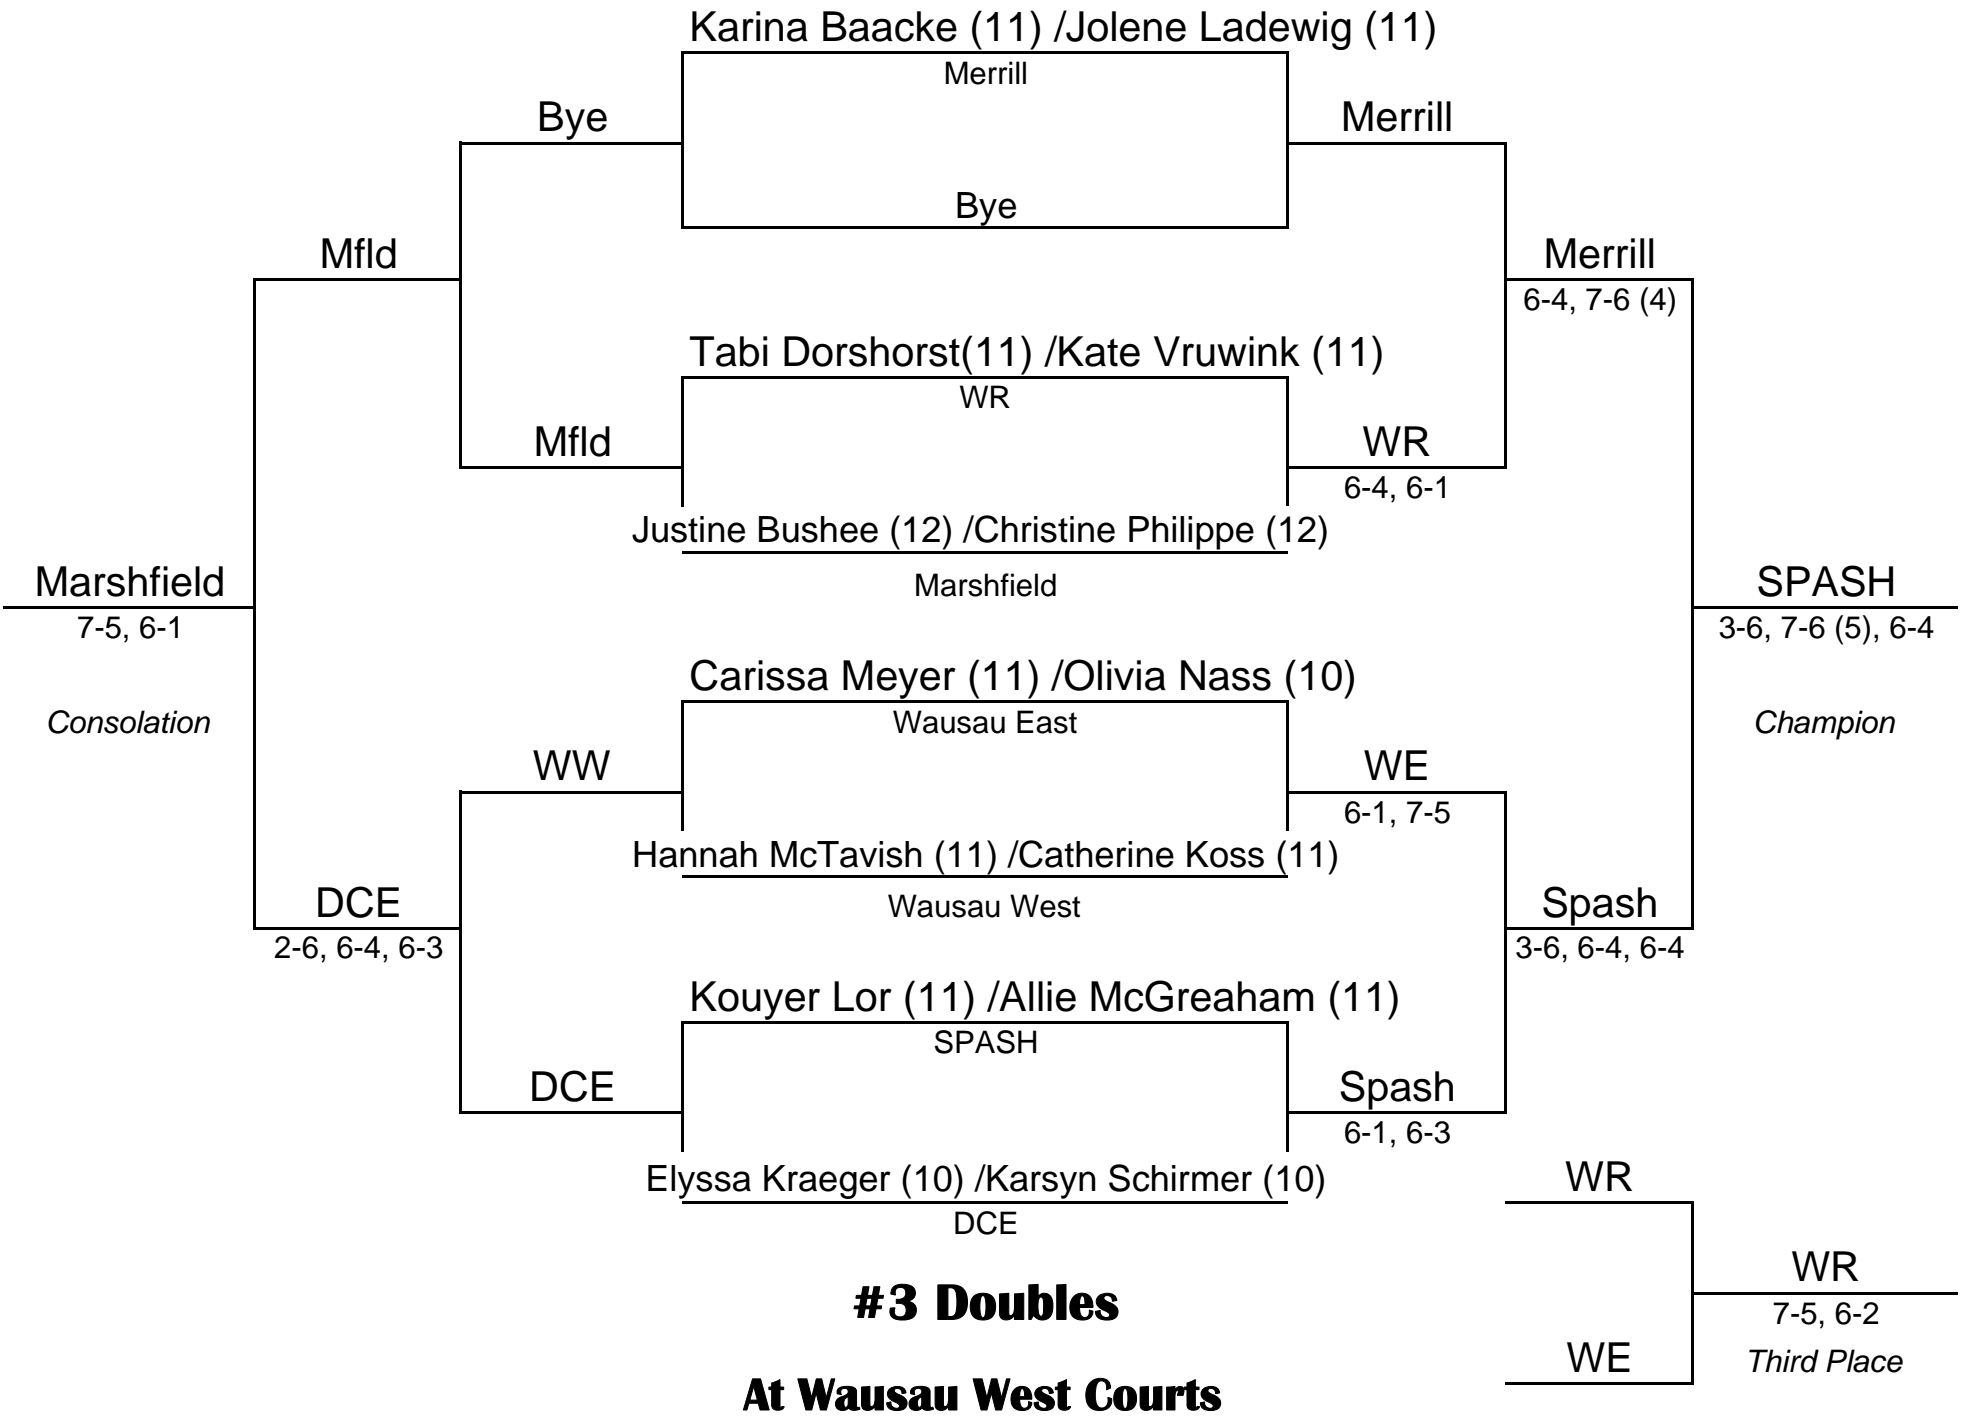

2011 WVC GIRLS TENNIS TOURNAMENT