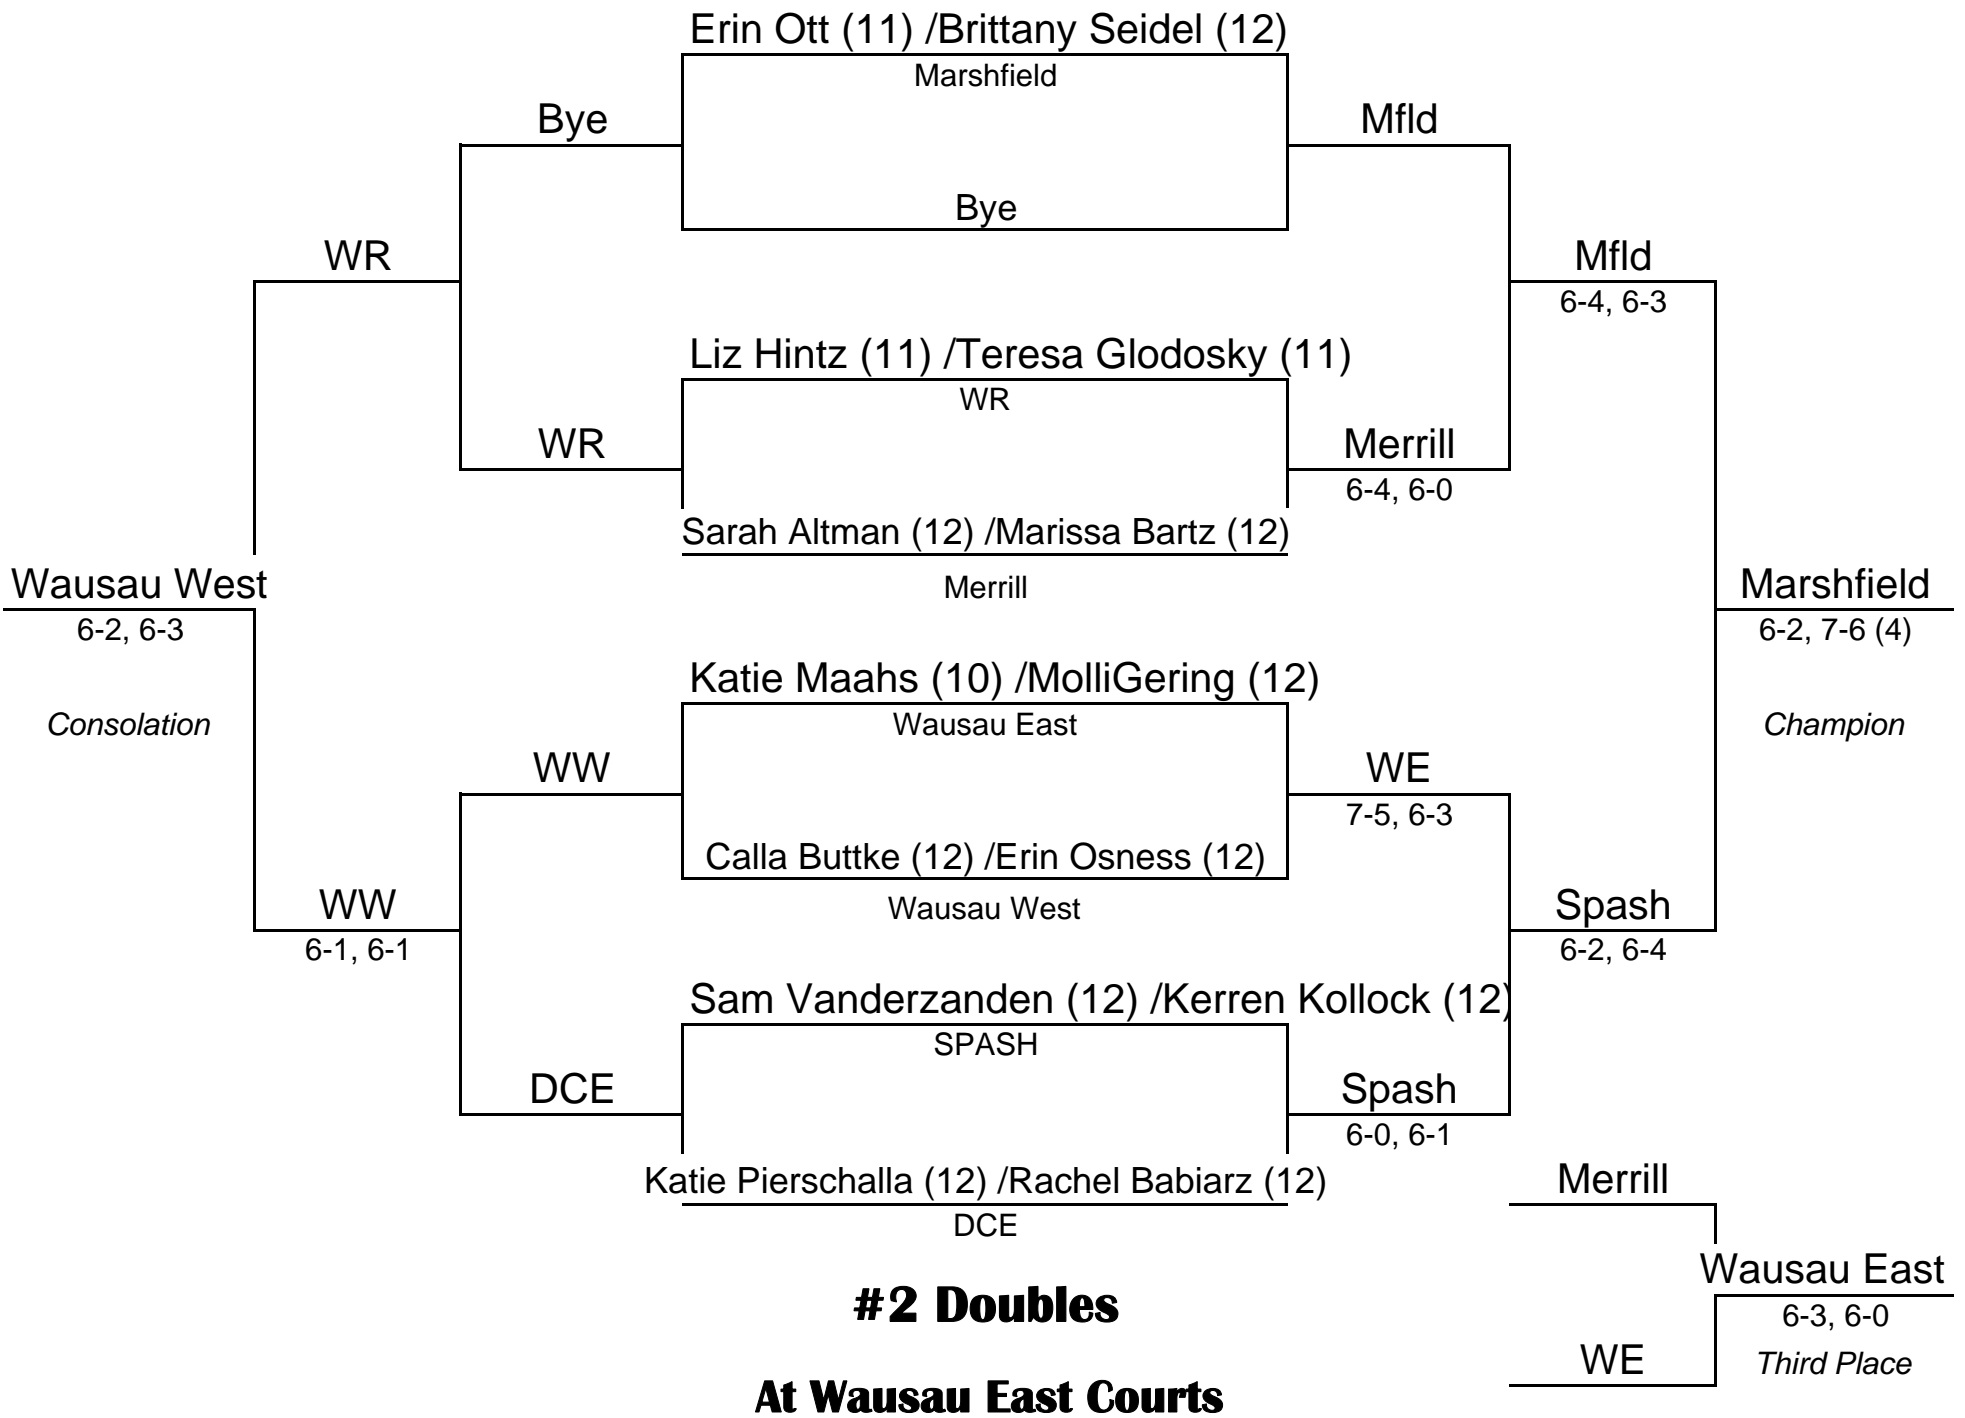

2011 WVC GIRLS TENNIS TOURNAMENT

Erin Ott (11) /Brittany Seidel (12)

Marshfield

Bye

Mfld

Bye

WR

Mfld

6-4, 6-3

Liz Hintz (11) /Teresa Glodosky (11)

WR

WR

Merrill

6-4, 6-0

Sarah Altman (12) /Marissa Bartz (12)

Merrill

Marshfield

6-2, 7-6 (4)

Champion

Katie Maahs (10) /MolliGering (12)

Wausau East

WW

WE

7-5, 6-3

Calla Buttke (12) /Erin Osness (12)

Wausau West

Spash

6-2, 6-4

Sam Vanderzanden (12) /Kerren Kollock (12)

SPASH

DCE

Spash

6-0, 6-1

Katie Pierschalla (12) /Rachel Babiarz (12)

DCE

Merrill

Wausau East

6-3, 6-0

Third Place

WE

Wausau West

6-2, 6-3

Consolation

WW

6-1, 6-1