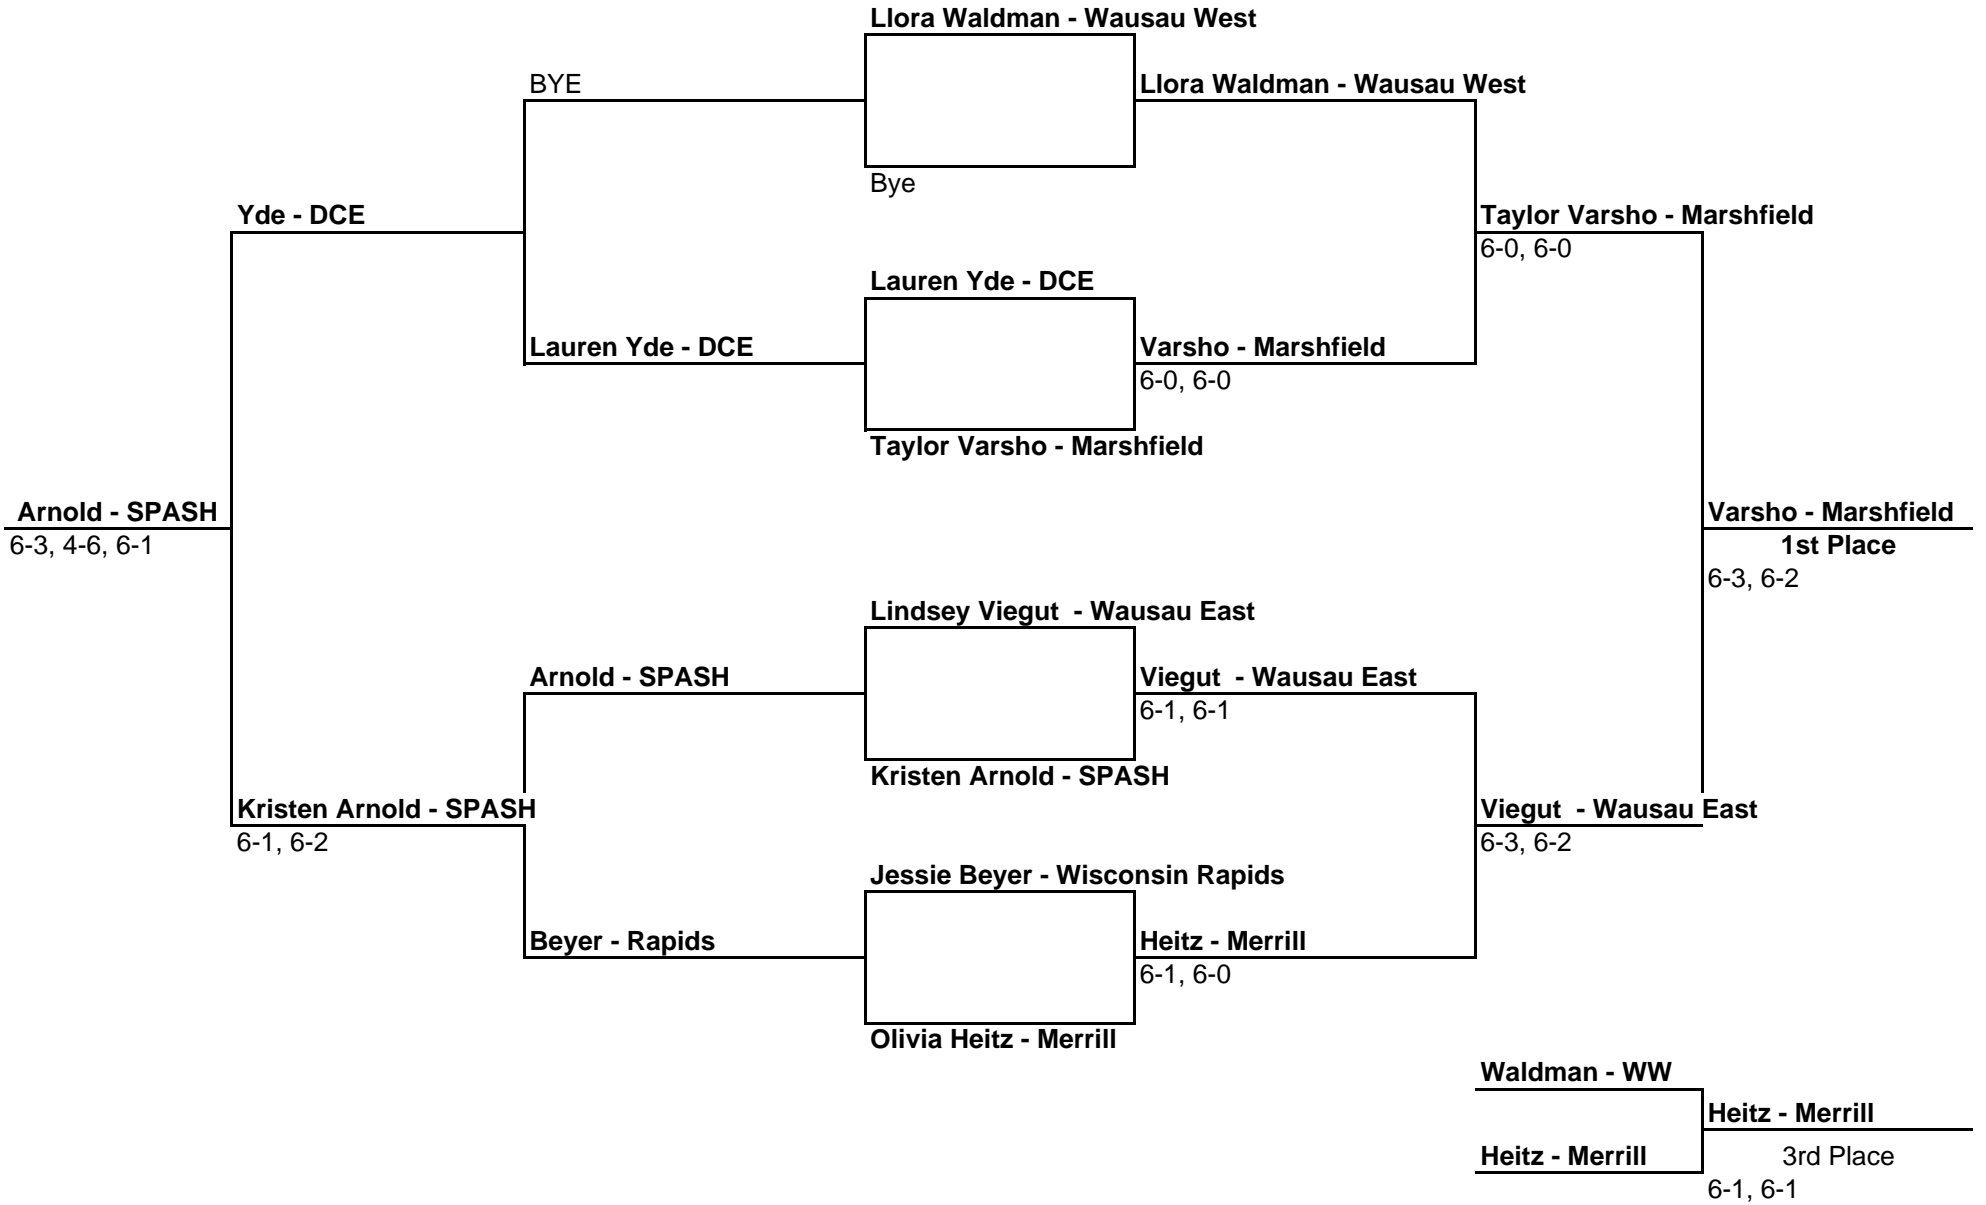

2010 WISCONSIN VALLEY CONFERENCE

SINGLES FLIGHT 1

2010 WISCONSIN VALLEY CONFERENCE

SINGLES FLIGHT 2

2010 WISCONSIN VALLEY CONFERENCE

SINGLES FLIGHT 3

2010 WISCONSIN VALLEY CONFERENCE

SINGLES
FLIGHT 4

2010 WISCONSIN VALLEY CONFERENCE

DOUBLES
FLIGHT 1

2010 WISCONSIN VALLEY CONFERENCE

DOUBLES FLIGHT 2

2010 WISCONSIN VALLEY CONFERENCE

**DOUBLES
FLIGHT 3**

2010 Wisconsin Valley Conference Meet Scoring

	S1	S2	S3	S4	D1	D2	D3	Total
Wausau East	4	2	4	4	4	6	6	30
Merrill	3	6	2	6	0	4	4	25
Marshfield	6	4	6	3	2	1	0	22
Stevens Point	2	2	3	2	6	3	3	21
Wausau West	2	3	0	2	3	2	2	14
D.C. Everest	1	1	2	1	1	2	2	10
Wis. Rapids	0	0	1	0	2	0	1	4