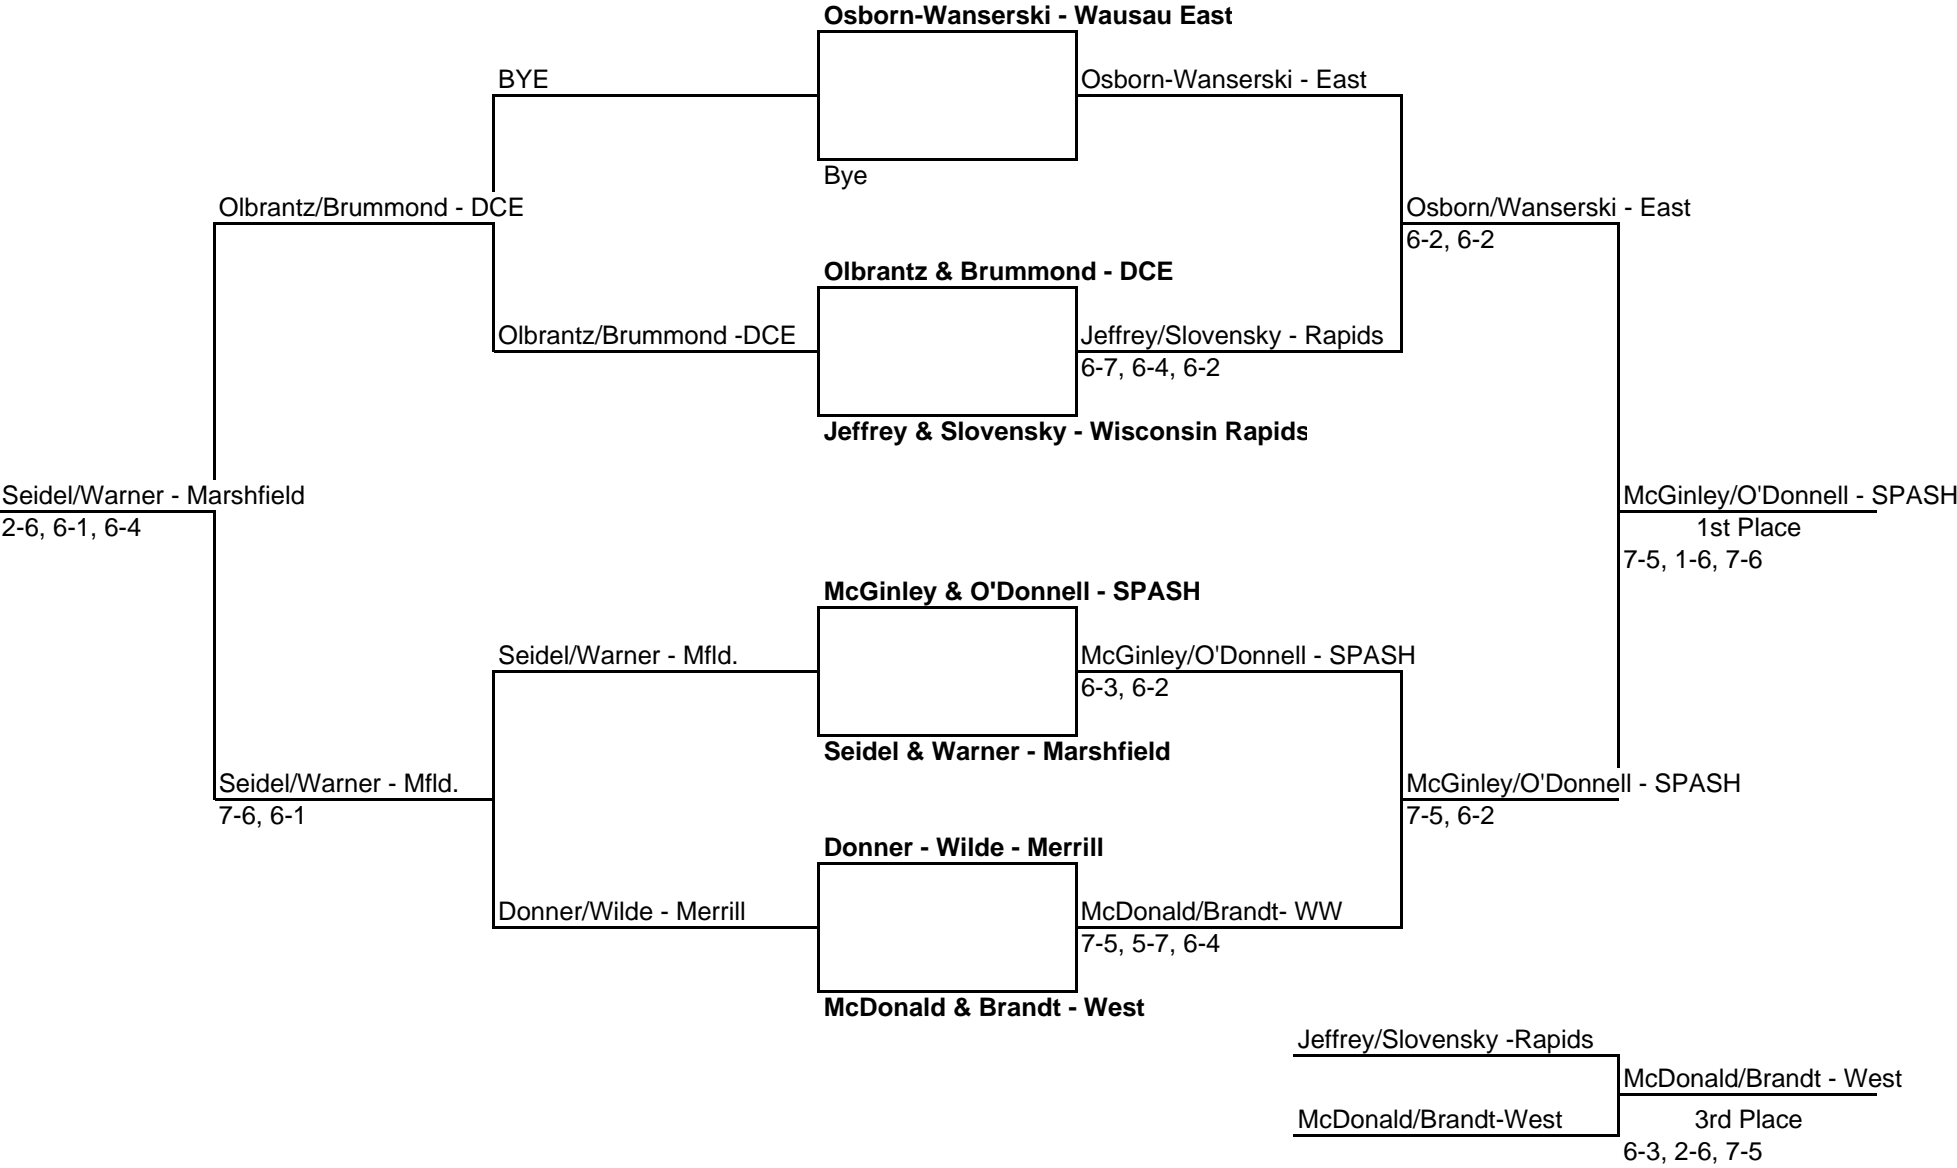

2010 WISCONSIN VALLEY CONFERENCE

SINGLES FLIGHT 1

2010 WISCONSIN VALLEY CONFERENCE

SINGLES FLIGHT 2

2010 WISCONSIN VALLEY CONFERENCE

SINGLES FLIGHT 3

2010 WISCONSIN VALLEY CONFERENCE

SINGLES
FLIGHT 4

2010 WISCONSIN VALLEY CONFERENCE

DOUBLES
FLIGHT 1

2010 WISCONSIN VALLEY CONFERENCE

DOUBLES FLIGHT 2

2010 WISCONSIN VALLEY CONFERENCE

**DOUBLES
FLIGHT 3**

2010 Wisconsin Valley Conference Meet Scoring

	S1	S2	S3	S4	D1	D2	D3	Total
Wausau East	4	2	4	4	4	6	6	30
Merrill	3	6	2	6	0	4	4	25
Marshfield	6	4	6	3	2	1	0	22
Stevens Point	2	2	3	2	6	3	3	21
Wausau West	2	3	0	2	3	2	2	14
D.C. Everest	1	1	2	1	1	2	2	10
Wis. Rapids	0	0	1	0	2	0	1	4