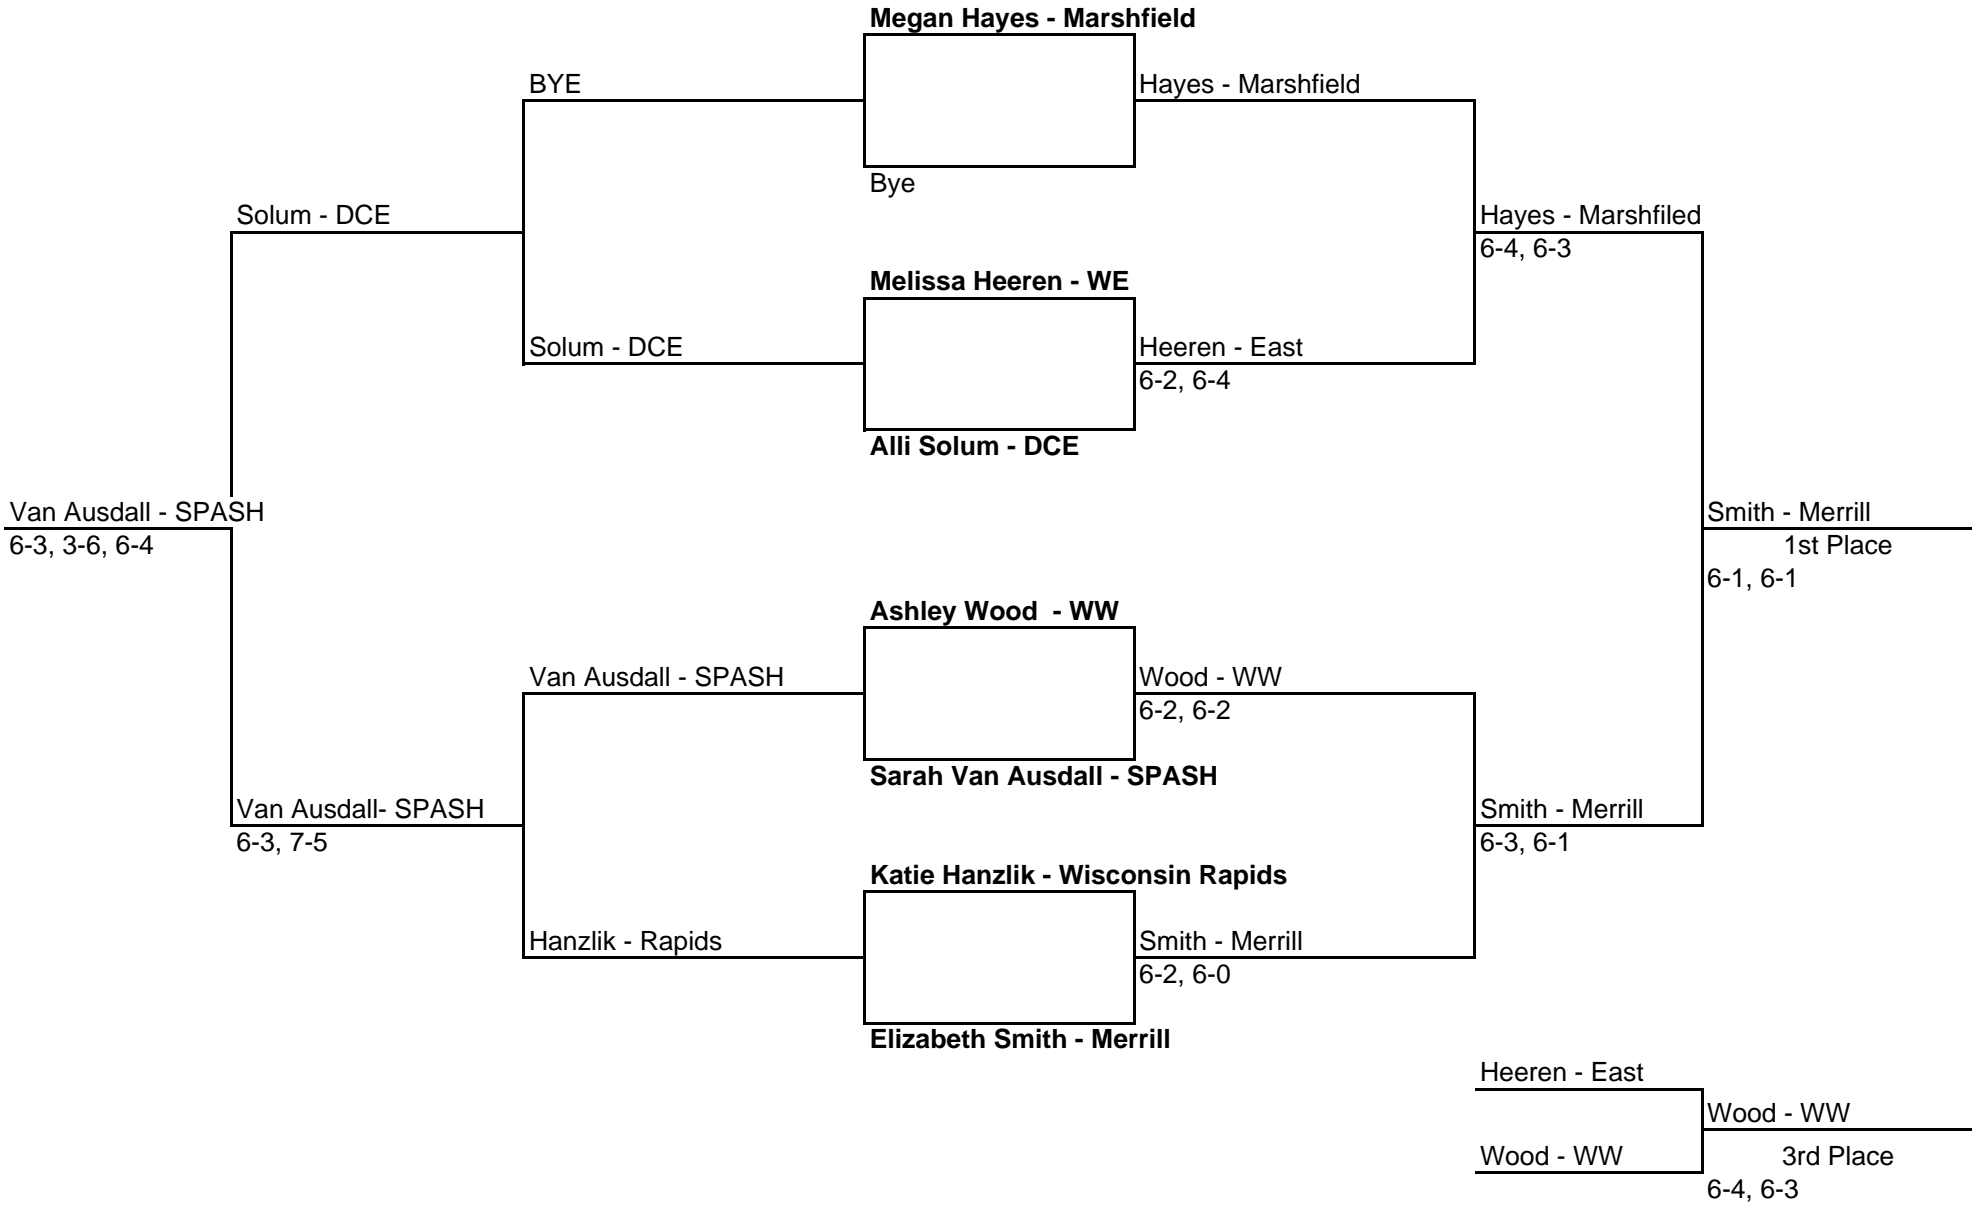

2010 WISCONSIN VALLEY CONFERENCE

SINGLES FLIGHT 1

2010 WISCONSIN VALLEY CONFERENCE

SINGLES FLIGHT 2

2010 WISCONSIN VALLEY CONFERENCE

SINGLES FLIGHT 3

2010 WISCONSIN VALLEY CONFERENCE

SINGLES
FLIGHT 4

2010 WISCONSIN VALLEY CONFERENCE

DOUBLES
FLIGHT 1

2010 WISCONSIN VALLEY CONFERENCE

DOUBLES FLIGHT 2

2010 WISCONSIN VALLEY CONFERENCE

**DOUBLES
FLIGHT 3**

2010 Wisconsin Valley Conference Meet Scoring

	S1	S2	S3	S4	D1	D2	D3	Total
Wausau East	4	2	4	4	4	6	6	30
Merrill	3	6	2	6	0	4	4	25
Marshfield	6	4	6	3	2	1	0	22
Stevens Point	2	2	3	2	6	3	3	21
Wausau West	2	3	0	2	3	2	2	14
D.C. Everest	1	1	2	1	1	2	2	10
Wis. Rapids	0	0	1	0	2	0	1	4