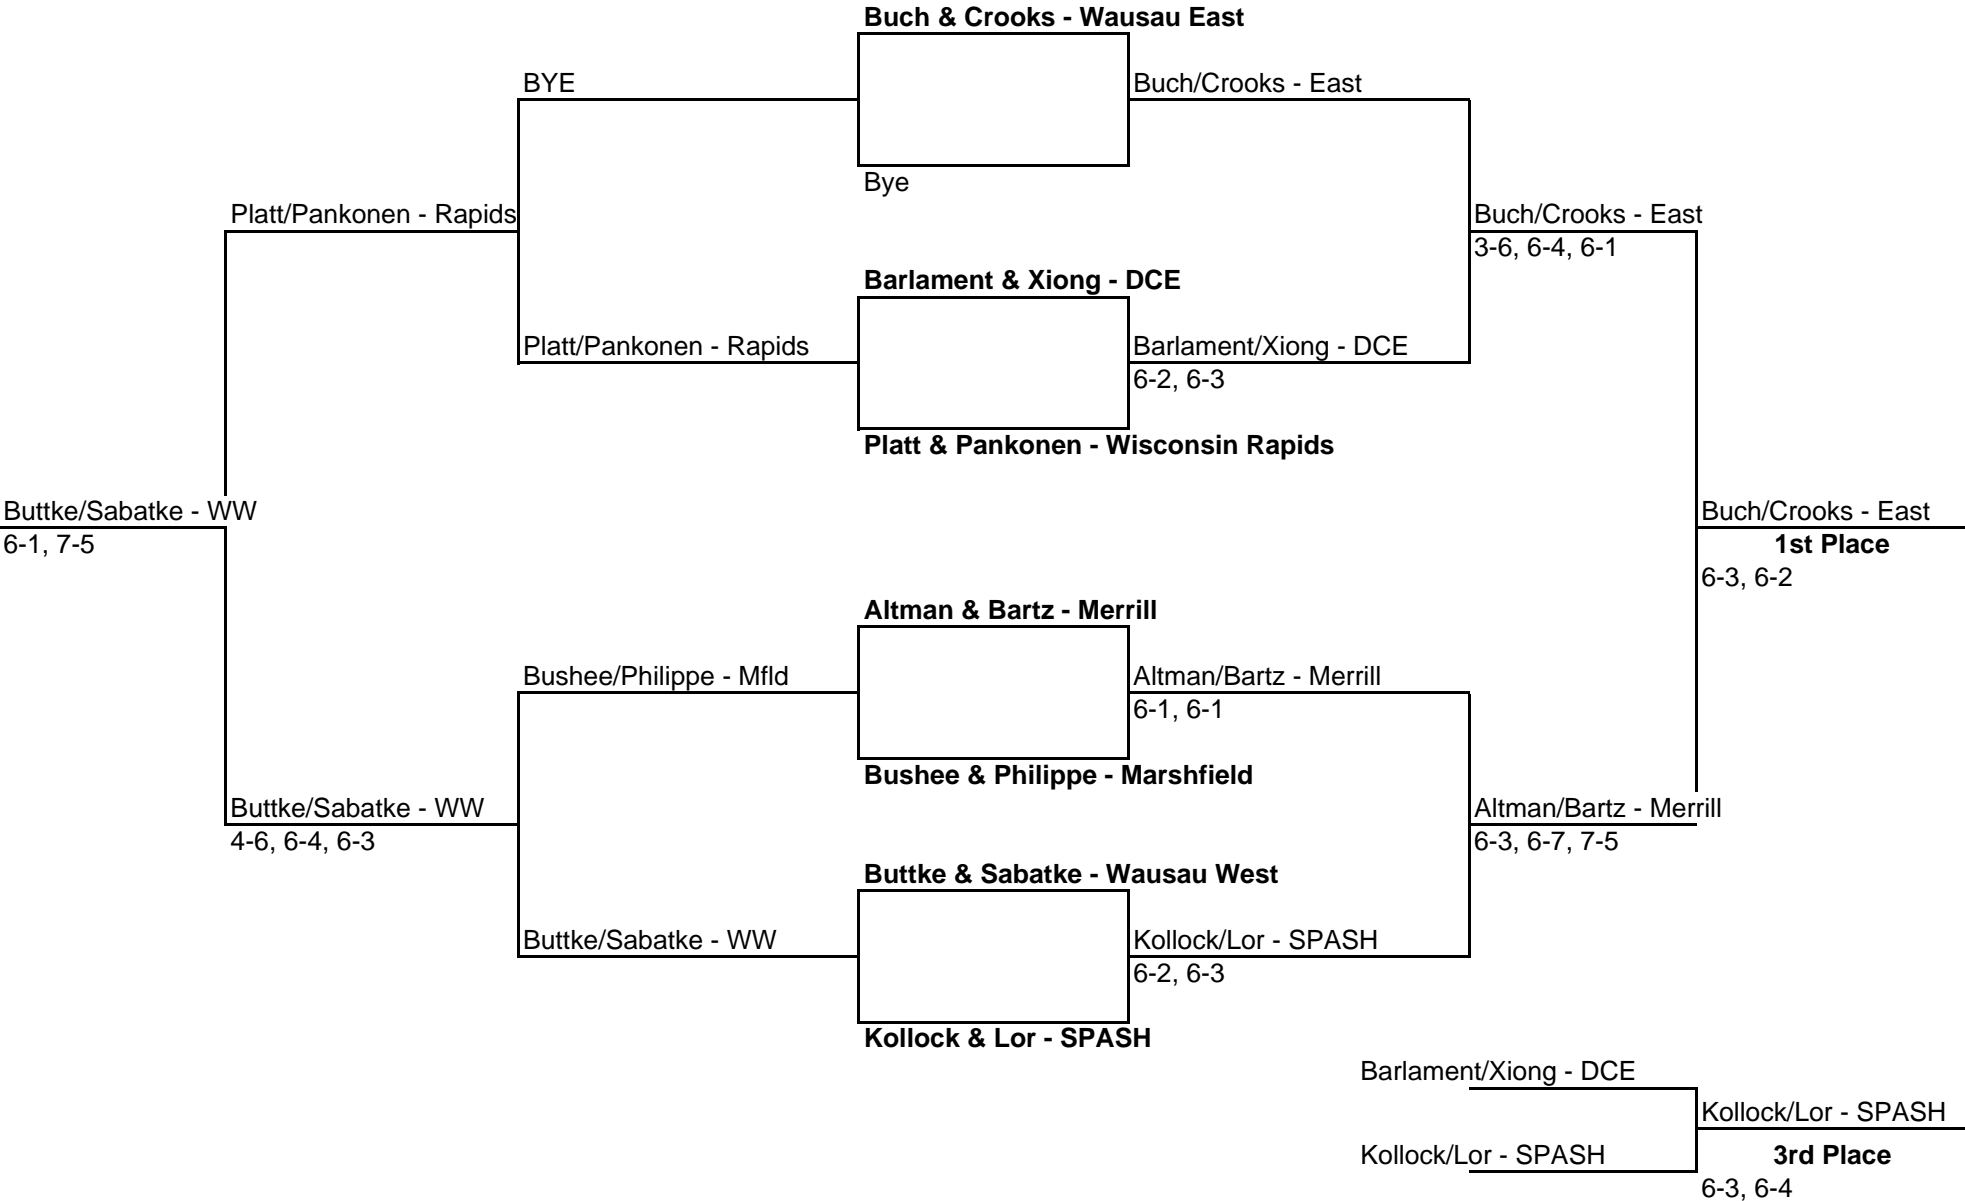

2010 WISCONSIN VALLEY CONFERENCE

SINGLES FLIGHT 1

2010 WISCONSIN VALLEY CONFERENCE

SINGLES FLIGHT 2

2010 WISCONSIN VALLEY CONFERENCE

SINGLES FLIGHT 3

2010 WISCONSIN VALLEY CONFERENCE

SINGLES
FLIGHT 4

2010 WISCONSIN VALLEY CONFERENCE

DOUBLES
FLIGHT 1

2010 WISCONSIN VALLEY CONFERENCE

DOUBLES FLIGHT 2

2010 WISCONSIN VALLEY CONFERENCE

**DOUBLES
FLIGHT 3**

2010 Wisconsin Valley Conference Meet Scoring

	S1	S2	S3	S4	D1	D2	D3	Total
Wausau East	4	2	4	4	4	6	6	30
Merrill	3	6	2	6	0	4	4	25
Marshfield	6	4	6	3	2	1	0	22
Stevens Point	2	2	3	2	6	3	3	21
Wausau West	2	3	0	2	3	2	2	14
D.C. Everest	1	1	2	1	1	2	2	10
Wis. Rapids	0	0	1	0	2	0	1	4