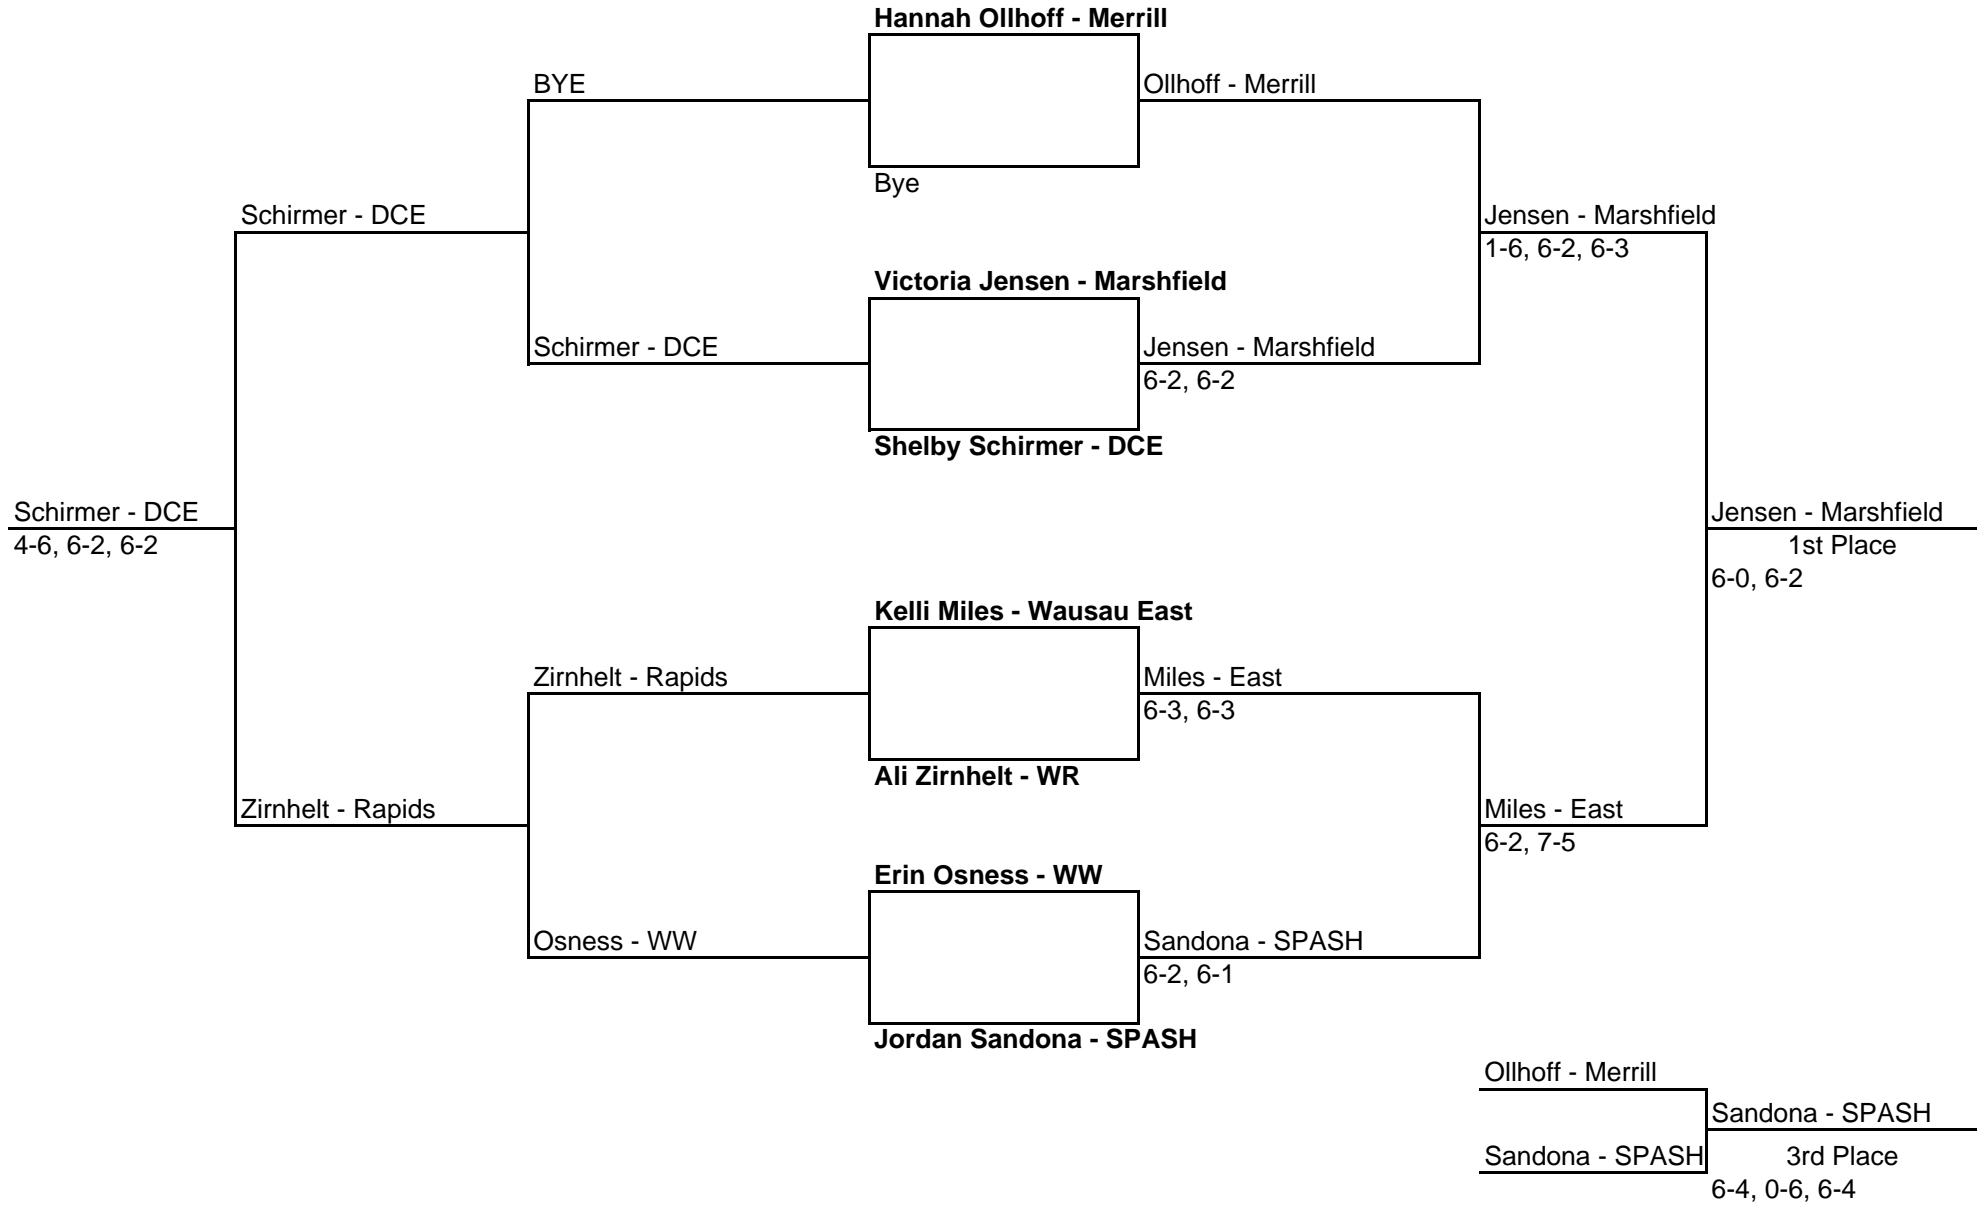

2010 WISCONSIN VALLEY CONFERENCE

SINGLES FLIGHT 1

2010 WISCONSIN VALLEY CONFERENCE

SINGLES FLIGHT 2

2010 WISCONSIN VALLEY CONFERENCE

SINGLES FLIGHT 3

2010 WISCONSIN VALLEY CONFERENCE

SINGLES
FLIGHT 4

2010 WISCONSIN VALLEY CONFERENCE

DOUBLES
FLIGHT 1

2010 WISCONSIN VALLEY CONFERENCE

DOUBLES FLIGHT 2

2010 WISCONSIN VALLEY CONFERENCE

**DOUBLES
FLIGHT 3**

2010 Wisconsin Valley Conference Meet Scoring

	S1	S2	S3	S4	D1	D2	D3	Total
Wausau East	4	2	4	4	4	6	6	30
Merrill	3	6	2	6	0	4	4	25
Marshfield	6	4	6	3	2	1	0	22
Stevens Point	2	2	3	2	6	3	3	21
Wausau West	2	3	0	2	3	2	2	14
D.C. Everest	1	1	2	1	1	2	2	10
Wis. Rapids	0	0	1	0	2	0	1	4