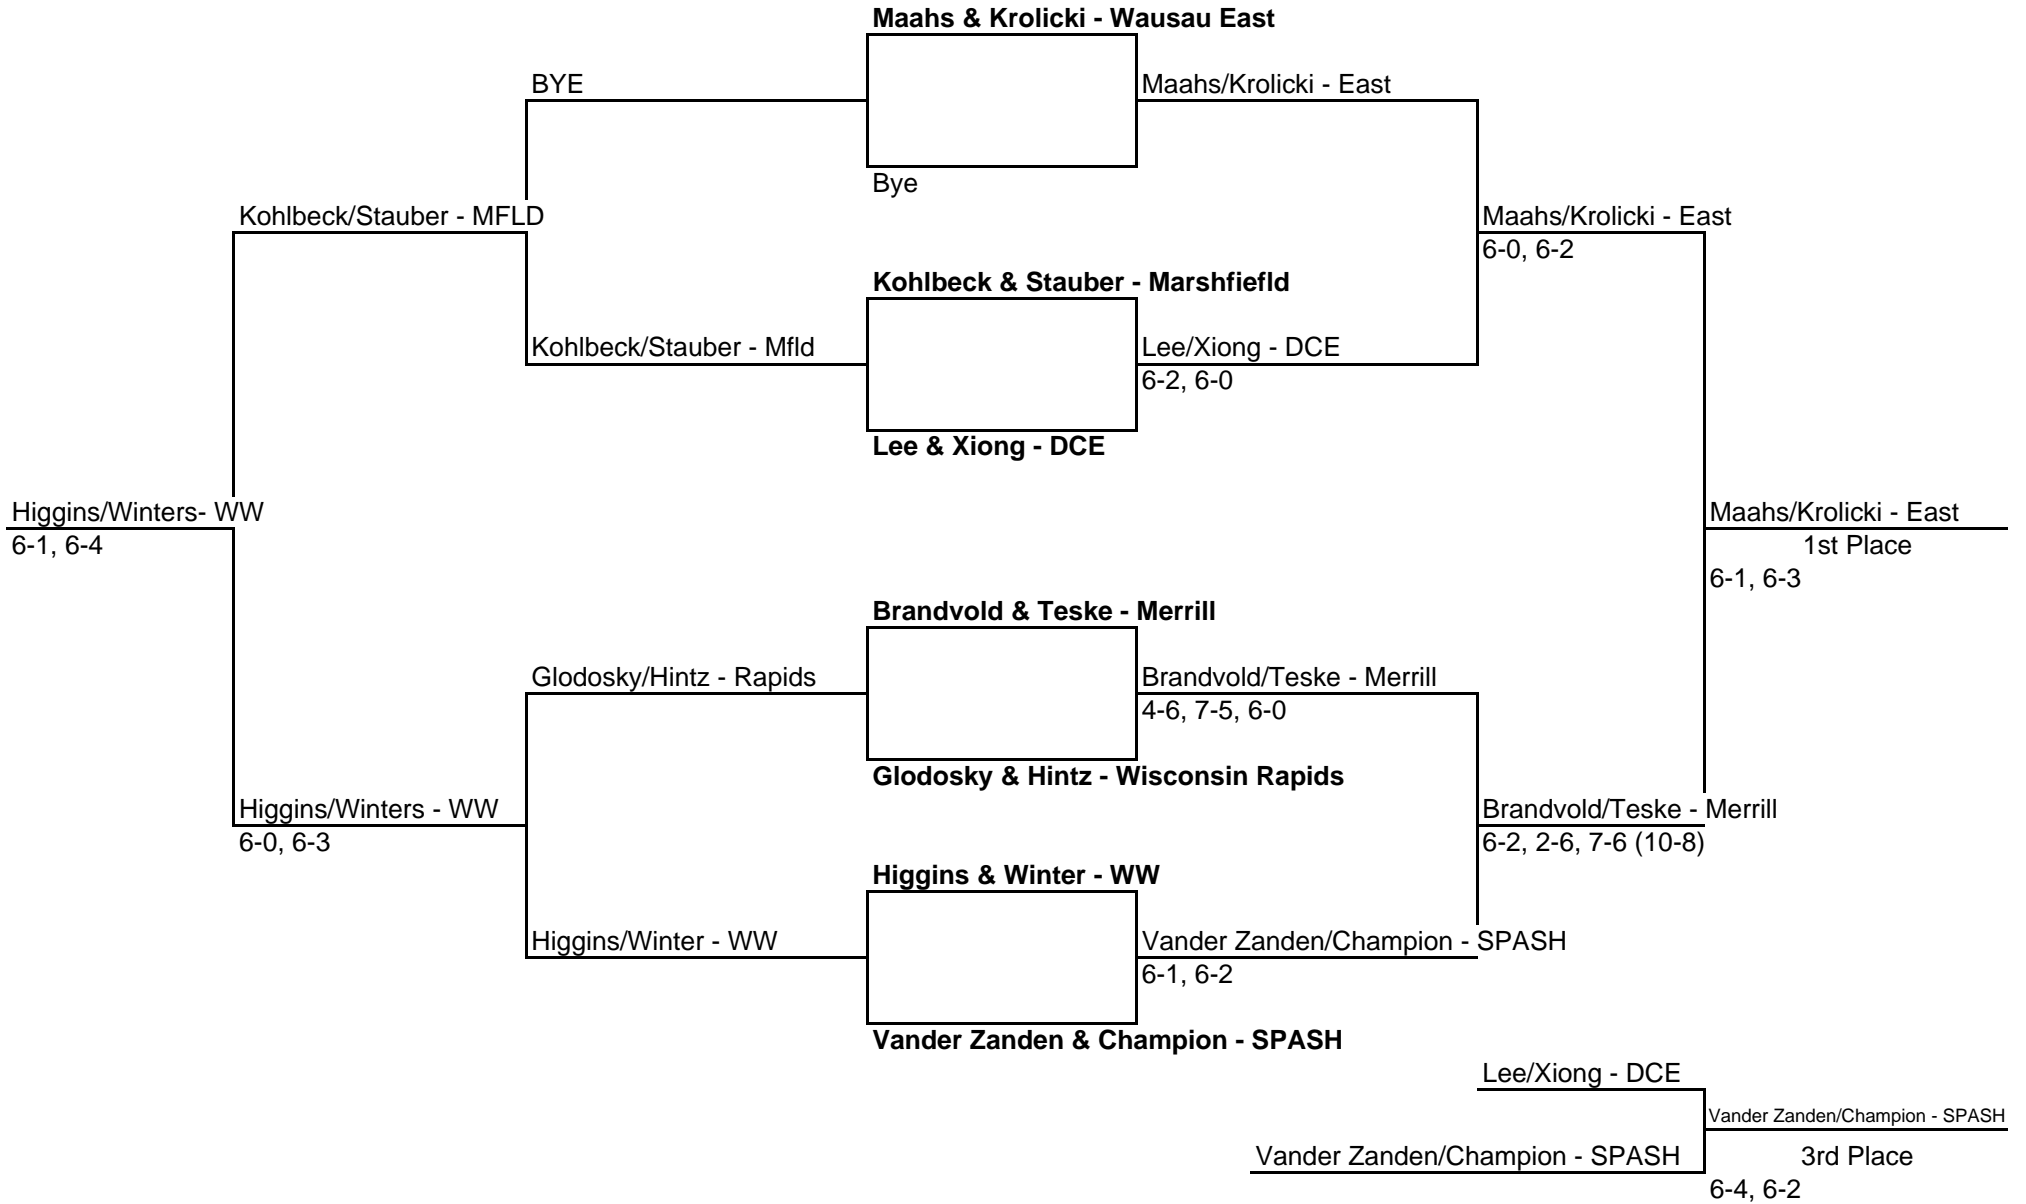

2010 WISCONSIN VALLEY CONFERENCE

SINGLES FLIGHT 1

2010 WISCONSIN VALLEY CONFERENCE

SINGLES FLIGHT 2

2010 WISCONSIN VALLEY CONFERENCE

SINGLES FLIGHT 3

2010 WISCONSIN VALLEY CONFERENCE

SINGLES
FLIGHT 4

2010 WISCONSIN VALLEY CONFERENCE

DOUBLES
FLIGHT 1

2010 WISCONSIN VALLEY CONFERENCE

DOUBLES FLIGHT 2

2010 WISCONSIN VALLEY CONFERENCE

**DOUBLES
FLIGHT 3**

2010 Wisconsin Valley Conference Meet Scoring

	S1	S2	S3	S4	D1	D2	D3	Total
Wausau East	4	2	4	4	4	6	6	30
Merrill	3	6	2	6	0	4	4	25
Marshfield	6	4	6	3	2	1	0	22
Stevens Point	2	2	3	2	6	3	3	21
Wausau West	2	3	0	2	3	2	2	14
D.C. Everest	1	1	2	1	1	2	2	10
Wis. Rapids	0	0	1	0	2	0	1	4