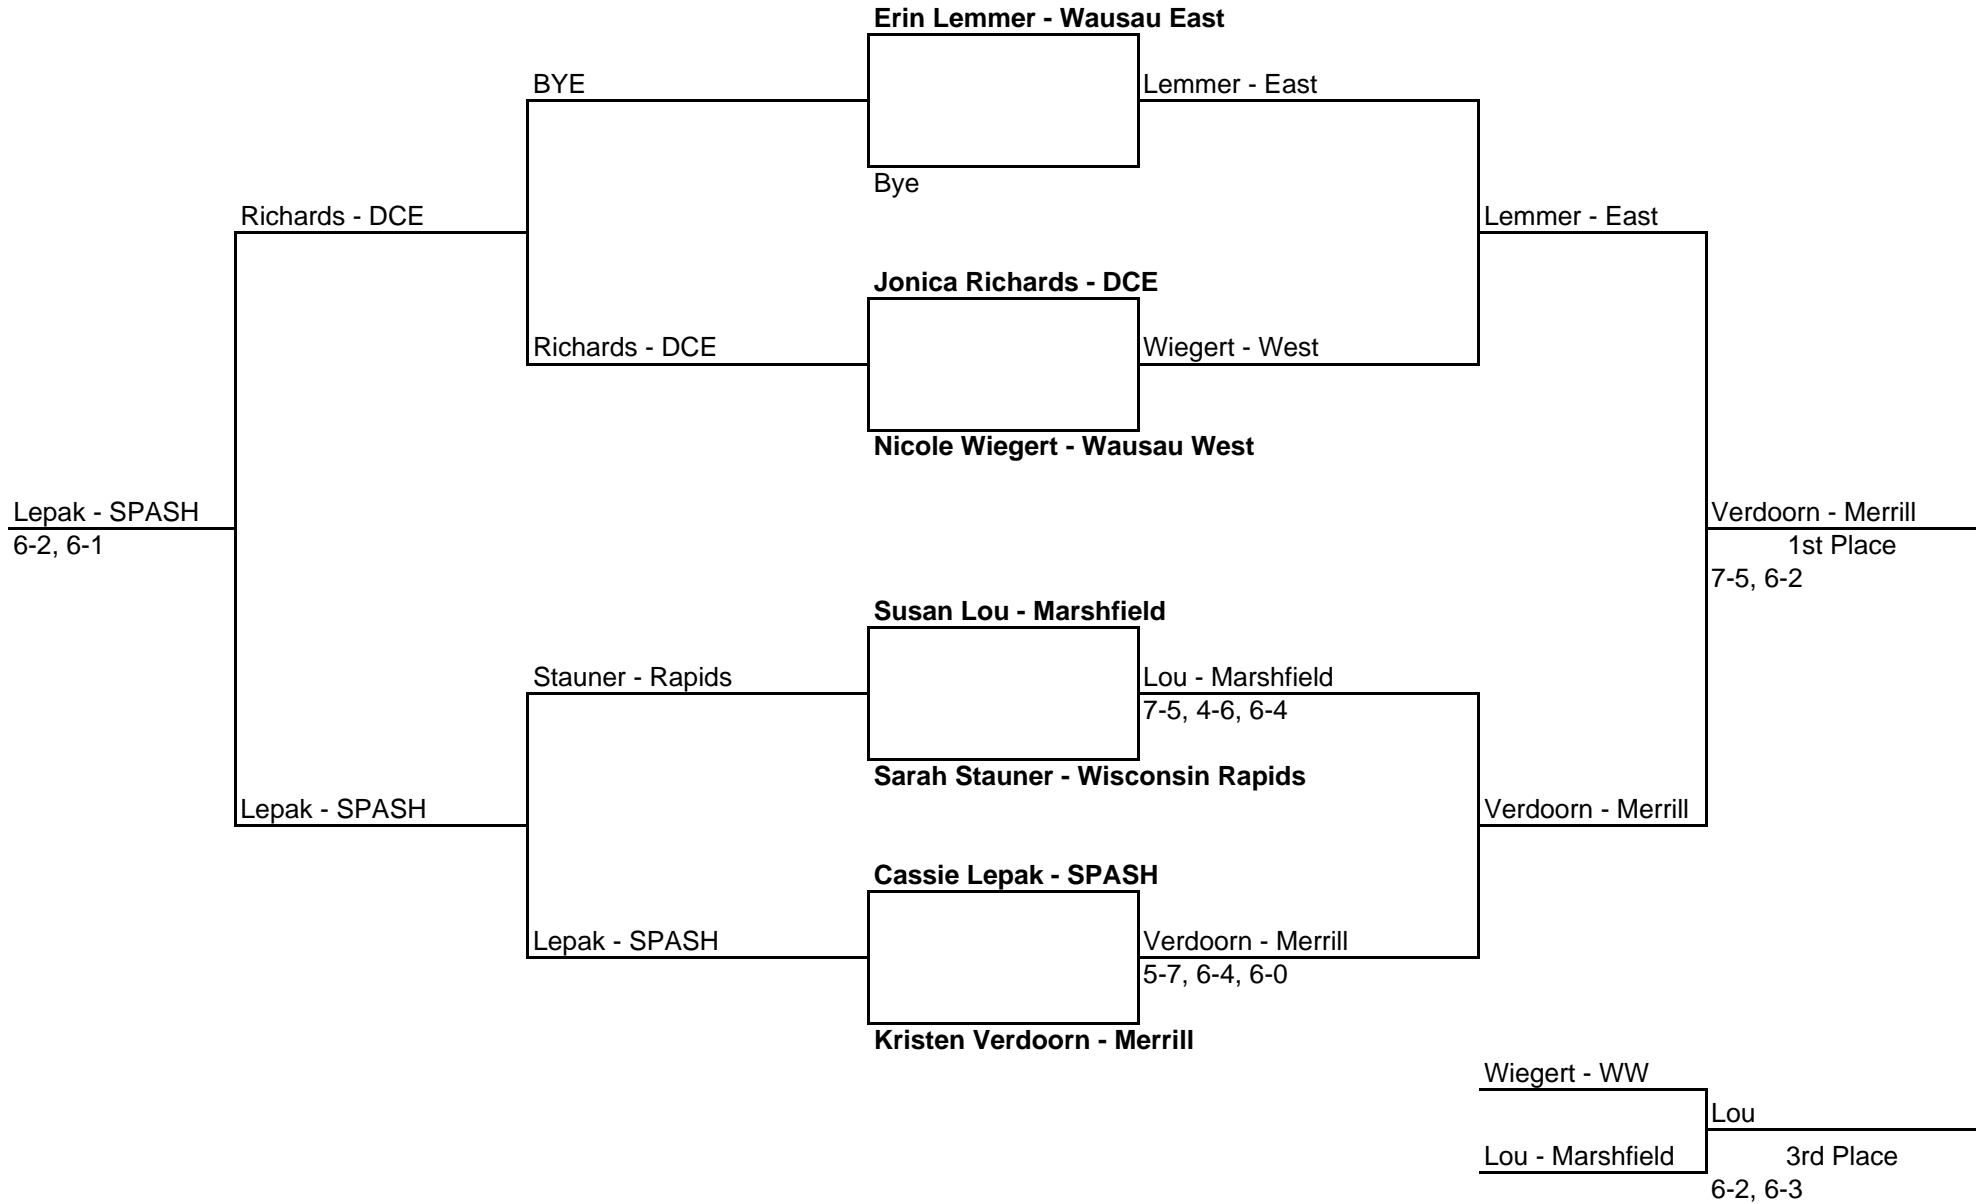

2010 WISCONSIN VALLEY CONFERENCE

SINGLES FLIGHT 1

2010 WISCONSIN VALLEY CONFERENCE

SINGLES FLIGHT 2

2010 WISCONSIN VALLEY CONFERENCE

SINGLES FLIGHT 3

2010 WISCONSIN VALLEY CONFERENCE

SINGLES
FLIGHT 4

2010 WISCONSIN VALLEY CONFERENCE

DOUBLES
FLIGHT 1

2010 WISCONSIN VALLEY CONFERENCE

DOUBLES FLIGHT 2

2010 WISCONSIN VALLEY CONFERENCE

**DOUBLES
FLIGHT 3**

2010 Wisconsin Valley Conference Meet Scoring

	S1	S2	S3	S4	D1	D2	D3	Total
Wausau East	4	2	4	4	4	6	6	30
Merrill	3	6	2	6	0	4	4	25
Marshfield	6	4	6	3	2	1	0	22
Stevens Point	2	2	3	2	6	3	3	21
Wausau West	2	3	0	2	3	2	2	14
D.C. Everest	1	1	2	1	1	2	2	10
Wis. Rapids	0	0	1	0	2	0	1	4